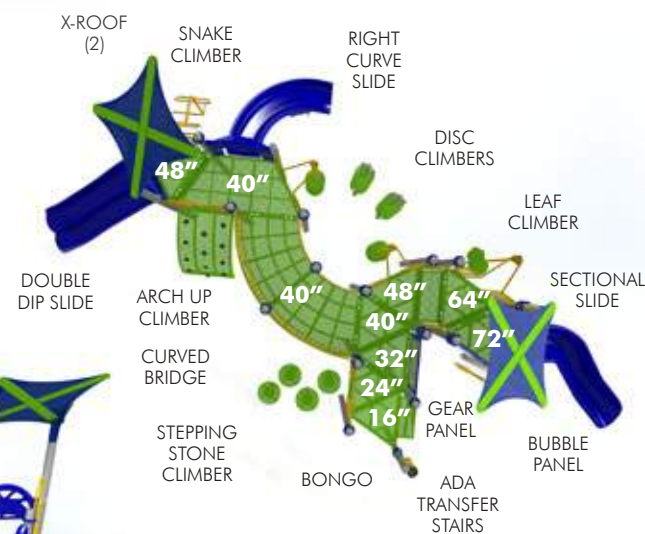

WHAT'S NEW...

Cliff Climber

- Now offering both vertical and inclined options to scale up or down
- Available deck heights from 24" to 72"

Inclined Ladder Climber

- New ladder design eliminates extra concrete footings
- Available deck heights from 32" to 72"

C-5008

Ages 5-12
Fall Height 72" (1.83m)
ASTM Fall Zone 39'9" x 50'3"
 (12.11m x 15.33m)
Capacity 95-100 children

C-5006

Ages 5-12
Fall Height 102" (2.59m)
ASTM Fall Zone 78'8" x 57'9"
 (23.97m x 17.60m)
Capacity 230-235 children

Midwest Recreation Products
 (866) 830-9196 funandrecreation.com

C-0317

Ages 5-12
Fall Height 72" (1.83m)
ASTM Fall Zone 29'8" x 35'3"
 (9.04m x 10.75m)
Capacity 60-65 children

C-5007

Ages 5-12
Fall Height 72" (1.83m)
ASTM Fall Zone 34'10" x 36'10"
 (10.61m x 11.22m)
Capacity 60-65 children

C-5005

Ages 5-12
Fall Height 84" (2.13m)
ASTM Fall Zone 50'7" x 48'9"
 (15.41m x 14.87m)
Capacity 115-120 children

C-1006

Ages 5-12
Fall Height 72" (2.59m)
ASTM Fall Zone 49'8" x 31'
 (15.13m x 9.44m)
Capacity 70-75 children