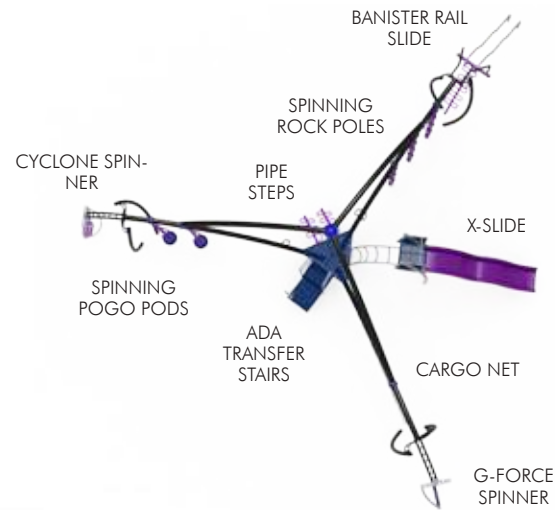

F-0335

Ages 5-12
Fall Height 102" (2.60m)
ASTM Fall Zone 48'4" x 48'-11"
(14.74m x 14.90m)
Capacity 45-50 children