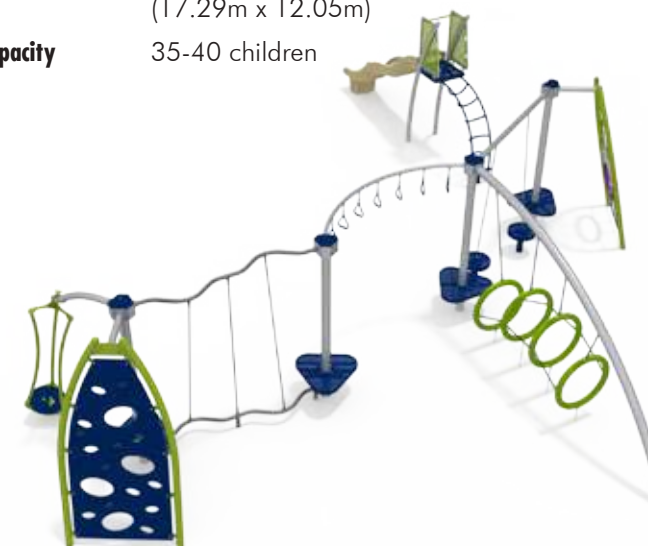

Wrap Around Climber

- Another new climber which eliminates extra concrete footings
- Maximum deck height: 48"

Vertical Wave Bridge

- Challenging deck to deck event offering kids a chance to cross on a wavy shaped vertical bridge
- Connects decks of equal height
- Available deck heights from 0" to 48"

Cascade Climber

- Friends can climb the Cascade on either side and meet at the top
- Available deck heights from 64" to 72"

Straight Trestle Bridge

- Take the adventurous route across the Trestle Bridge
- Also available as an Inclined Trestle Bridge
- Connects decks of equal height or with a 24" height difference
- Maximum deck height: 48"

Midwest Recreation Products
 (866) 830-9196 funandrecreation.com

M-1002

Ages 5-12
Fall Height 102" (2.60m)
ASTM Fall Zone 38'11" x 41'
 (11.85m x 12.51m)
Capacity 80-85 children

M-1005

Ages 5-12
Fall Height 102" (2.60m)
ASTM Fall Zone 56'9" x 39'7"
 (17.29m x 12.05m)
Capacity 35-40 children