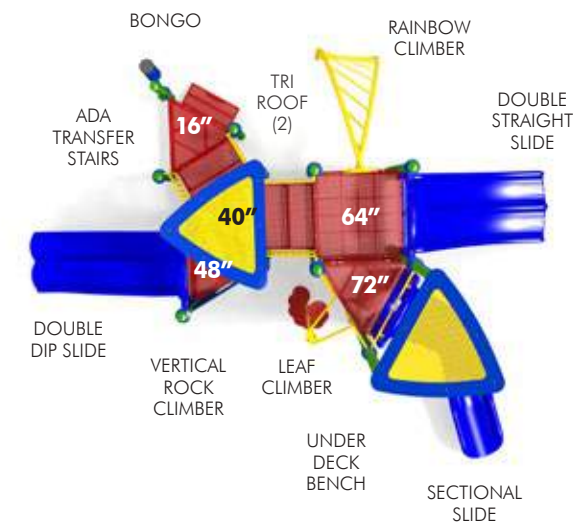

C-5821

Ages 5-12
Fall Height 72" (1.83m)
ASTM Fall Zone 37'3" x 37'5"
(11.35m x 11.40m)
Capacity 40-45 children