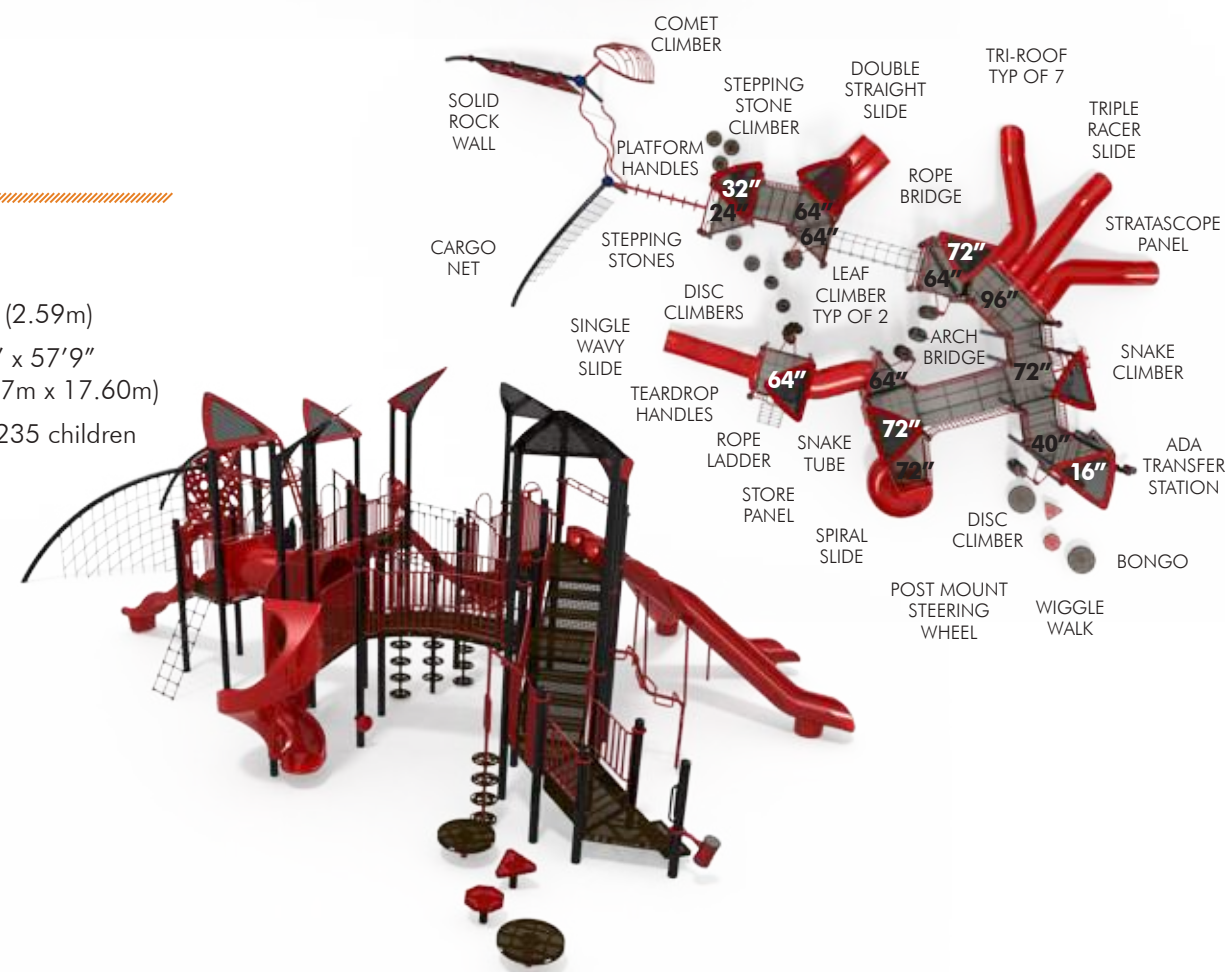

C-5006

Ages 5-12
Fall Height 102" (2.59m)
ASTM Fall Zone 78'8" x 57'9"
(23.97m x 17.60m)
Capacity 230-235 children