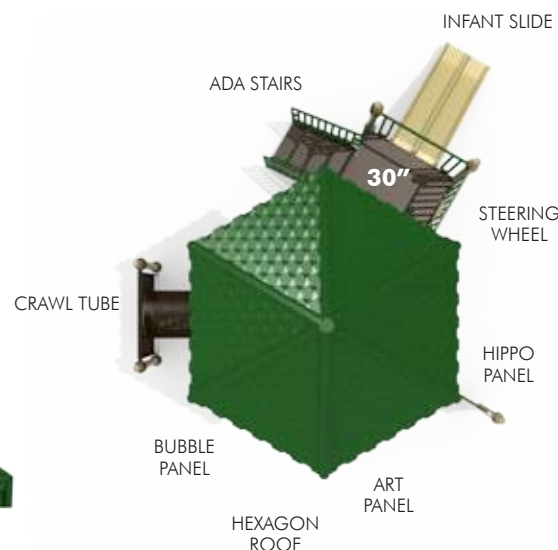

GP-2171

Ages 6-23 months
Fall Height 30" (0.76m)
ASTM Fall Zone 30'5" x 20'11"
(9.26m x 6.38m)
Capacity 15-20 children

50776 INGROUND MOUNT
50777 SURFACE MOUNT
52424 ROOFLESS INGROUND MOUNT
52425 ROOFLESS SURFACE MOUNT