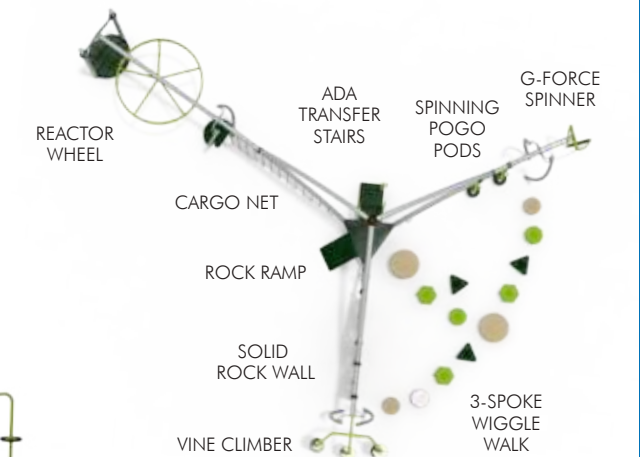

Midwest Recreation Products
 (866) 830-9196 funandrecreation.com

F-0310

Ages 5-12
Fall Height 102" (2.60m)
ASTM Fall Zone 52'6" x 44'10"
 (15.99m x 13.68m)
Capacity 80-85 children

F-0986

Ages 5-12
Fall Height 102" (2.60m)
ASTM Fall Zone 54'7" x 45'10"
 (16.64m x 13.97m)
Capacity 70-75 children