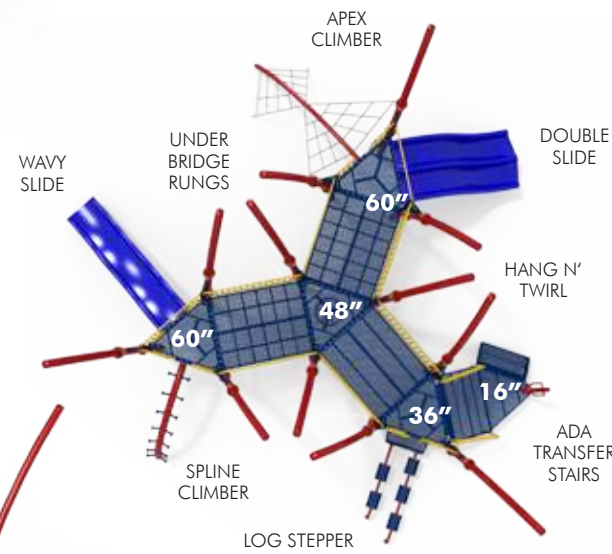

Creatable

- This below deck table provides a great space to visit or create something new with your friends
- Ground level only
- Minimum deck height: 60"

Switchback Climber

- Kids will be rotating in all directions on this crazy climber
- Another new climber which eliminates extra concrete footings
- Available deck heights from 48" to 72"

Warrior Walls

- Work your way across the moving Warrior Walls
- Available deck heights from 0" to 18"

Step Around Climber

- Take the scenic route up to the next deck
- Connects to adjacent decks with a 24" height difference
- Maximum deck height: 48" (5-12 ages)

T-1002

Ages 5-12
Fall Height 60" (1.52m)
ASTM Fall Zone 37'8" x 36'
 (11.49m x 10.98m)
Capacity 45-50 children

T-1000

Ages 5-12
Fall Height 60" (1.52m)
ASTM Fall Zone 41'10" x 39'8"
 (12.75m x 12.10m)
Capacity 60-65 children

T-0393

Ages 5-12
Fall Height 60" (1.52m)
ASTM Fall Zone 46'1" x 28'11"
 (14.05m x 8.81m)
Capacity 60-65 children

T-0134

Ages 5-12
Fall Height 60" (1.52m)
ASTM Fall Zone 40'4" x 39'7"
 (12.28m x 12.07m)
Capacity 65-70 children