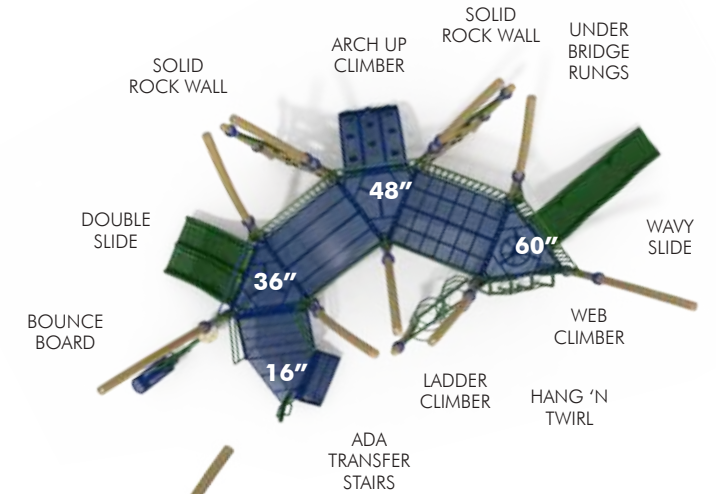

T-4221

Ages 5-12
Fall Height 60" (1.52m)
ASTM Fall Zone 43'8" x 28'7"
(13.30m x 8.70m)
Capacity 70-75 children