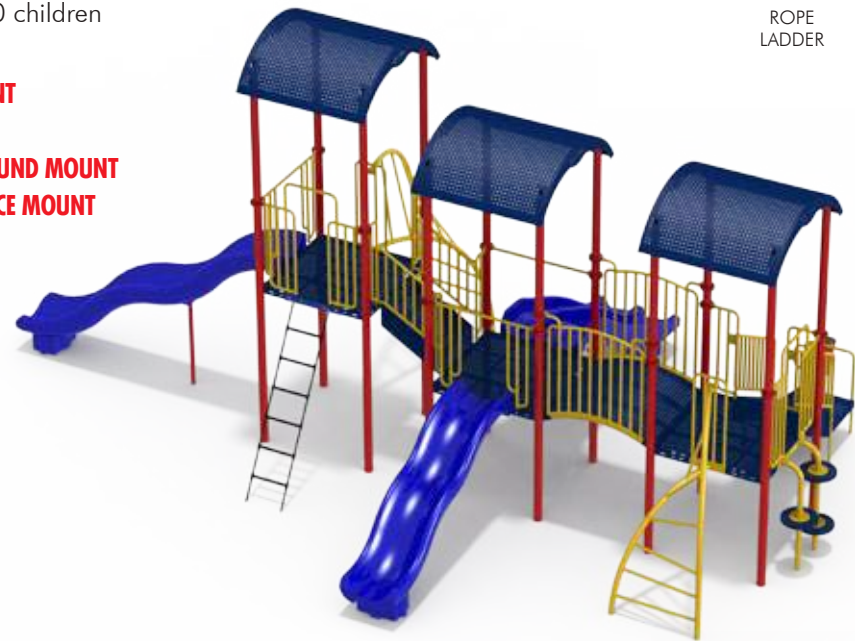

GP-5590

Ages 5-12
Fall Height 72" (1.82m)
ASTM Fall Zone 42'3" x 31'8"
(12.87m x 9.64m)
Capacity 45-50 children

- 45751 INGROUND MOUNT
- 45752 SURFACE MOUNT
- 52400 ROOFLESS INGROUND MOUNT
- 52401 ROOFLESS SURFACE MOUNT