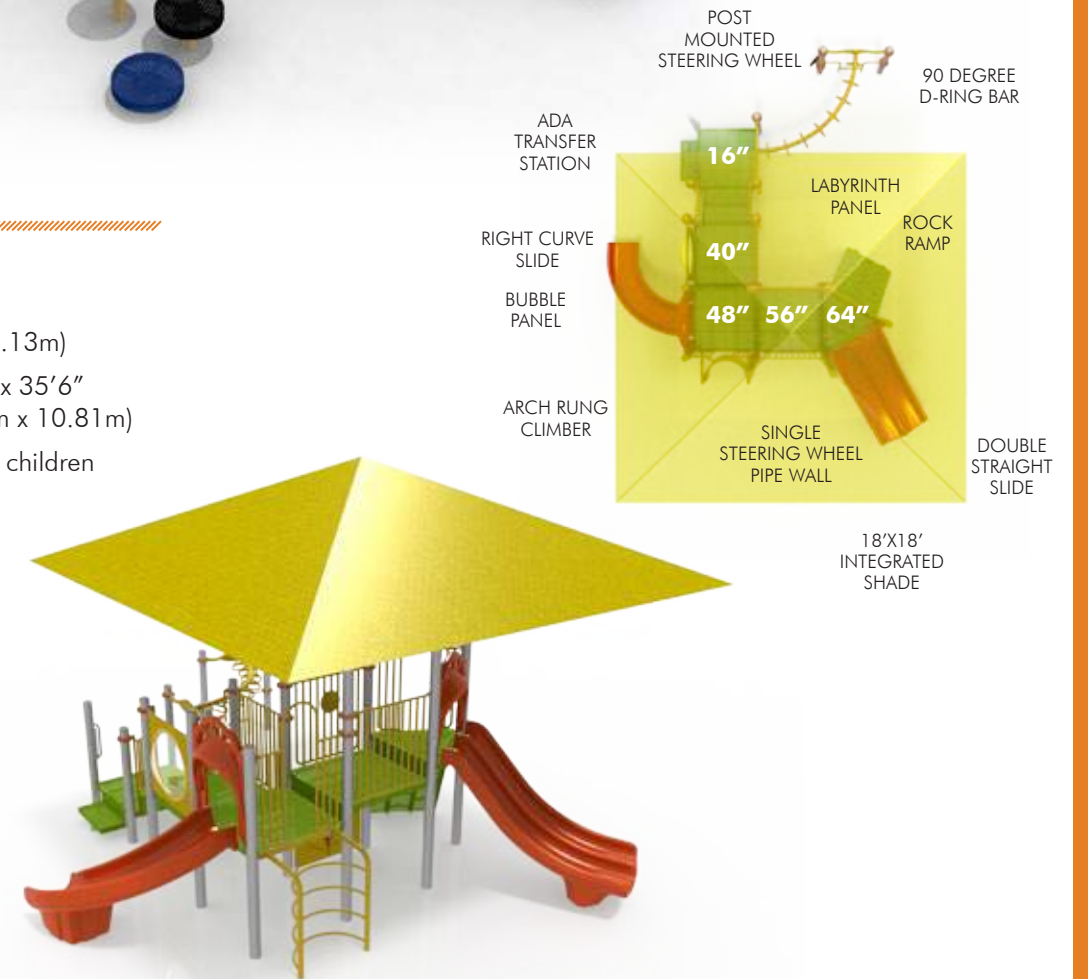

C-5003

Ages 5-12
Fall Height 84" (2.13m)
ASTM Fall Zone 32'9" x 35'6"
(9.98m x 10.81m)
Capacity 55-60 children