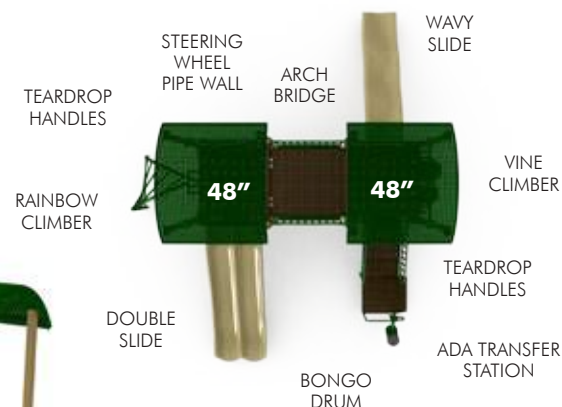

GP-5312

Ages 5-12
Fall Height 54" (1.37m)
ASTM Fall Zone 29' x 31'8"
(8.85m x 9.66m)
Capacity 30-35 children

45747 INGROUND MOUNT
45748 SURFACE MOUNT
52396 ROOFLESS INGROUND MOUNT
52397 ROOFLESS SURFACE MOUNT