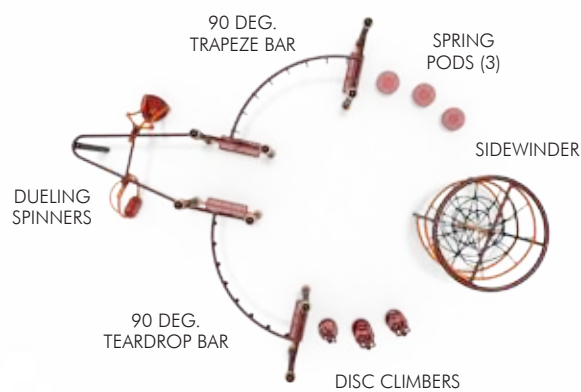

M-5315

Ages 5-12
Fall Height 132" (3.35m)
ASTM Fall Zone 40'5" x 32'9"
(12.32m x 9.97m)
Capacity 35-40 children