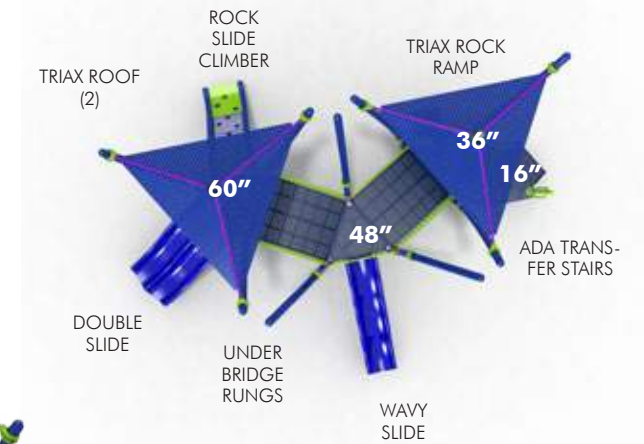

Midwest Recreation Products
 (866) 830-9196 funandrecreation.com

T-0494

Ages 5-12
Fall Height 60" (1.52m)
ASTM Fall Zone 33'6" x 34'
 (10.22m x 10.36m)
Capacity 35-40 children

T-0212

Ages 5-12
Fall Height 84" (2.13m)
ASTM Fall Zone 37'7" x 36'5"
 (11.47m x 11.10m)
Capacity 40-45 children

T-1002

Ages 5-12
Fall Height 60" (1.52m)
ASTM Fall Zone 37'8" x 36'
 (11.49m x 10.98m)
Capacity 45-50 children

T-1000

Ages 5-12
Fall Height 60" (1.52m)
ASTM Fall Zone 41'10" x 39'8"
 (12.75m x 12.10m)
Capacity 60-65 children