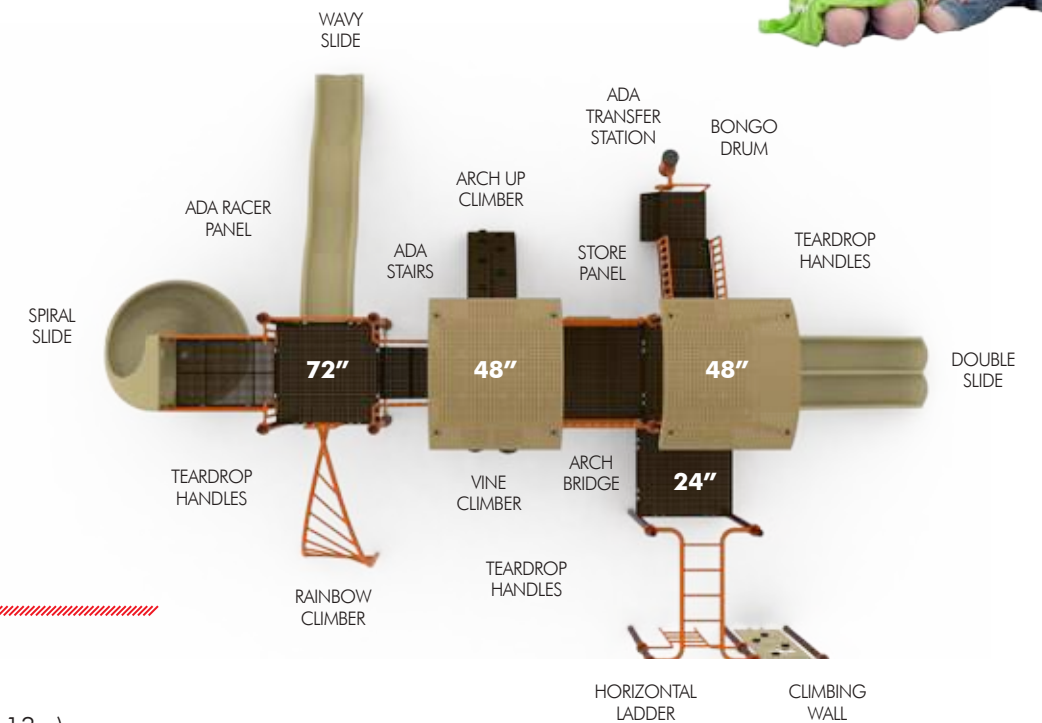

GP-5814

Ages 5-12
Fall Height 84" (2.13m)
ASTM Fall Zone 38'10" x 45'10"
(11.38m x 13.98m)
Capacity 55-60 children

- 47735 INGROUND MOUNT
- 47734 SURFACE MOUNT
- 52406 ROOFLESS INGROUND MOUNT
- 52407 ROOFLESS SURFACE MOUNT