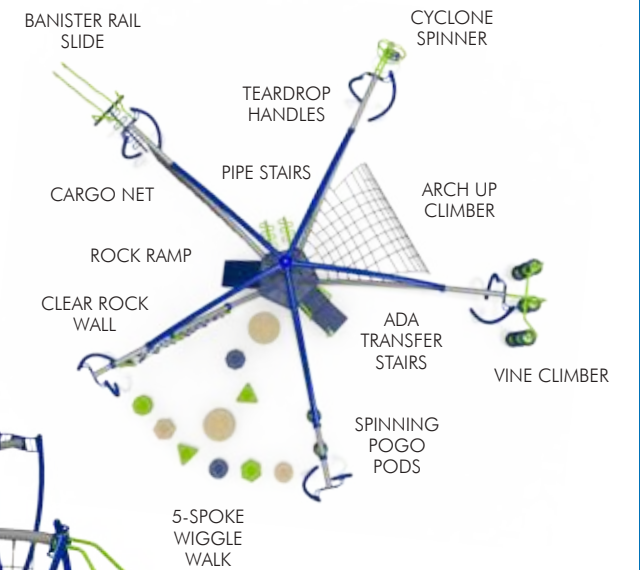

F-0310

Ages 5-12
Fall Height 102" (2.60m)
ASTM Fall Zone 52'6" x 44'10"
(15.99m x 13.68m)
Capacity 80-85 children

F-0986

Ages 5-12
Fall Height 102" (2.60m)
ASTM Fall Zone 54'7" x 45'10"
(16.64m x 13.97m)
Capacity 70-75 children