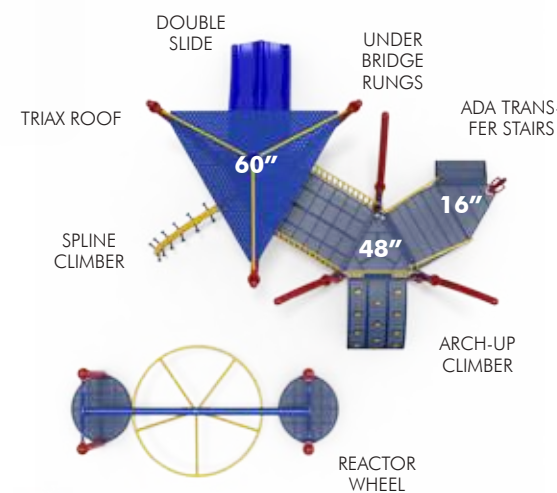

T-0416

Ages 2-12
Fall Height 48" (1.22m)
ASTM Fall Zone 38'7" x 40'5"
 (11.76m x 12.33m)
Capacity 75-80 children

T-1005

Ages 5-12
Fall Height 60" (1.52m)
ASTM Fall Zone 48'6" x 40'4"
 (14.79m x 12.28m)
Capacity 75-80 children

Midwest Recreation Products
 (866) 830-9196 funandrecreation.com

T-0494

Ages 5-12
Fall Height 60" (1.52m)
ASTM Fall Zone 33'6" x 34'
 (10.22m x 10.36m)
Capacity 35-40 children

T-0212

Ages 5-12
Fall Height 84" (2.13m)
ASTM Fall Zone 37'7" x 36'5"
 (11.47m x 11.10m)
Capacity 40-45 children

T-1002

Ages 5-12
Fall Height 60" (1.52m)
ASTM Fall Zone 37'8" x 36'
 (11.49m x 10.98m)
Capacity 45-50 children

T-1000

Ages 5-12
Fall Height 60" (1.52m)
ASTM Fall Zone 41'10" x 39'8"
 (12.75m x 12.10m)
Capacity 60-65 children