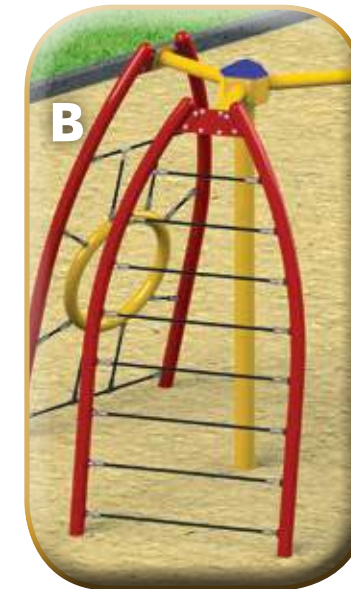

- Challenging step-up exercise

F

Midwest Recreation Products
(866) 830-9196 funandrecreation.com

COMPONENT KEY: **F** FUSION **T** TRIAX **C** CLASSIX **M** MOLECULE **G** GO PLAY

Ground to Deck Stairs

- Available in 24"-60" heights
- Provides easy access to mid-level decks

Rock Slide Climber

- Available for 60" height
- Made with super tough polycarbonate plastic allows for clear site lines with rock handholds for firm grip

Ship's Ladder

- Available in 48"-96" heights
- Space-efficient secondary access