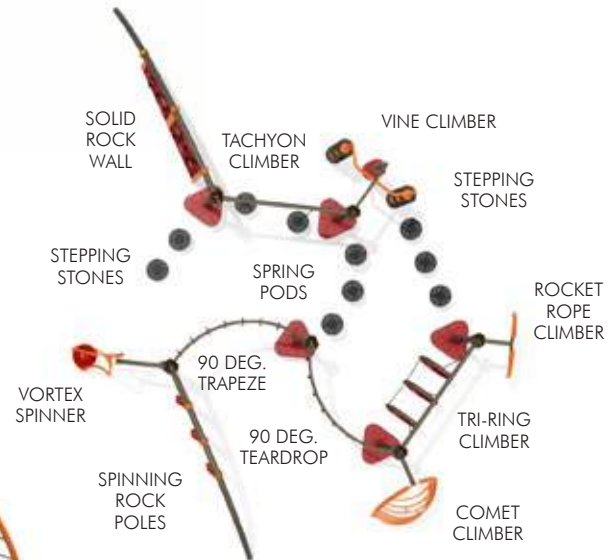

M-1000

Ages 5-12
Fall Height 102" (2.60m)
ASTM Fall Zone 39'6" x 48'-9"
(12.03m x 14.87m)
Capacity 70-75 children