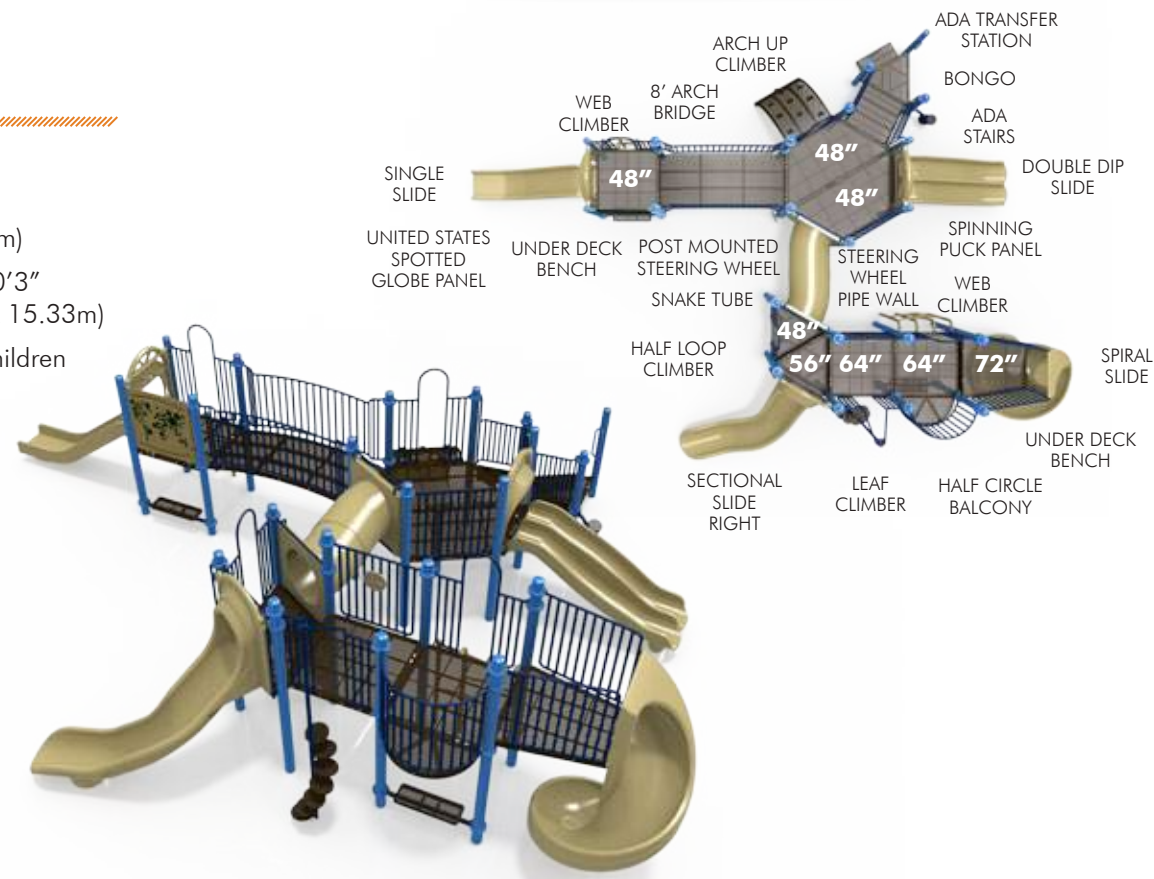

Midwest Recreation Products
 (866) 830-9196 funandrecreation.com

C-5821

Ages 5-12
Fall Height 72" (1.83m)
ASTM Fall Zone 37'3" x 37'5"
 (11.35m x 11.40m)
Capacity 40-45 children

C-0760

Ages 5-12
Fall Height 72" (1.83m)
ASTM Fall Zone 33' x 32'5"
 (10.06m x 9.88m)
Capacity 45-50 children

C-5008

Ages 5-12
Fall Height 72" (1.83m)
ASTM Fall Zone 39'9" x 50'3"
 (12.11m x 15.33m)
Capacity 95-100 children

C-5006

Ages 5-12
Fall Height 102" (2.59m)
ASTM Fall Zone 78'8" x 57'9"
 (23.97m x 17.60m)
Capacity 230-235 children