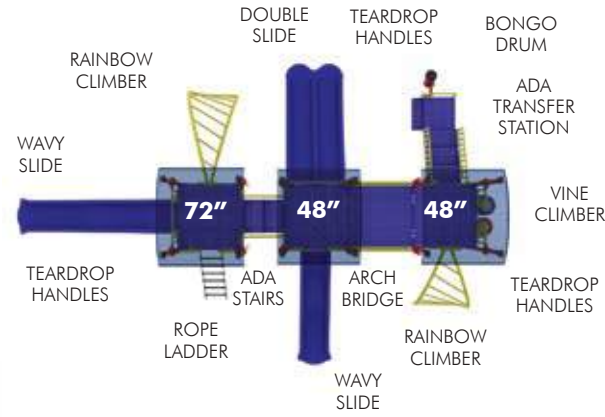

GP-5590

Ages 5-12
Fall Height 72" (1.82m)
ASTM Fall Zone 42'3" x 31'8"
(12.87m x 9.64m)
Capacity 45-50 children

- 45751 INGROUND MOUNT
- 45752 SURFACE MOUNT
- 52400 ROOFLESS INGROUND MOUNT
- 52401 ROOFLESS SURFACE MOUNT