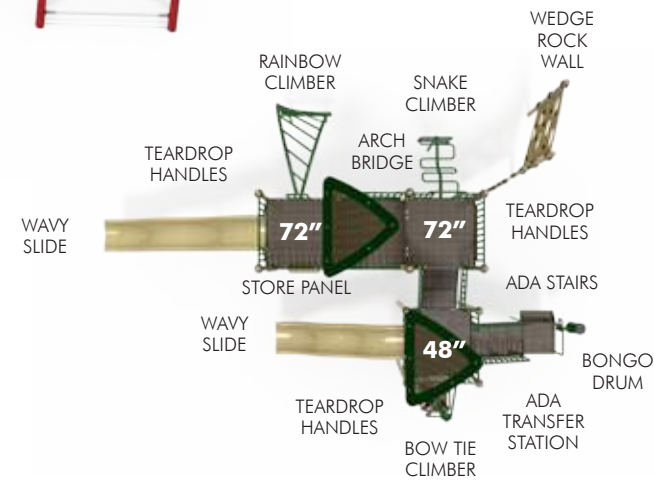

GP-5115

Ages 5-12
Fall Height 86" (2.18m)
ASTM Fall Zone 40'2" x 31'4"
(12.23m x 9.55m)
Capacity 55-60 children

49444 INGROUND MOUNT
49443 SURFACE MOUNT
52412 ROOFLESS INGROUND MOUNT
52413 ROOFLESS SURFACE MOUNT