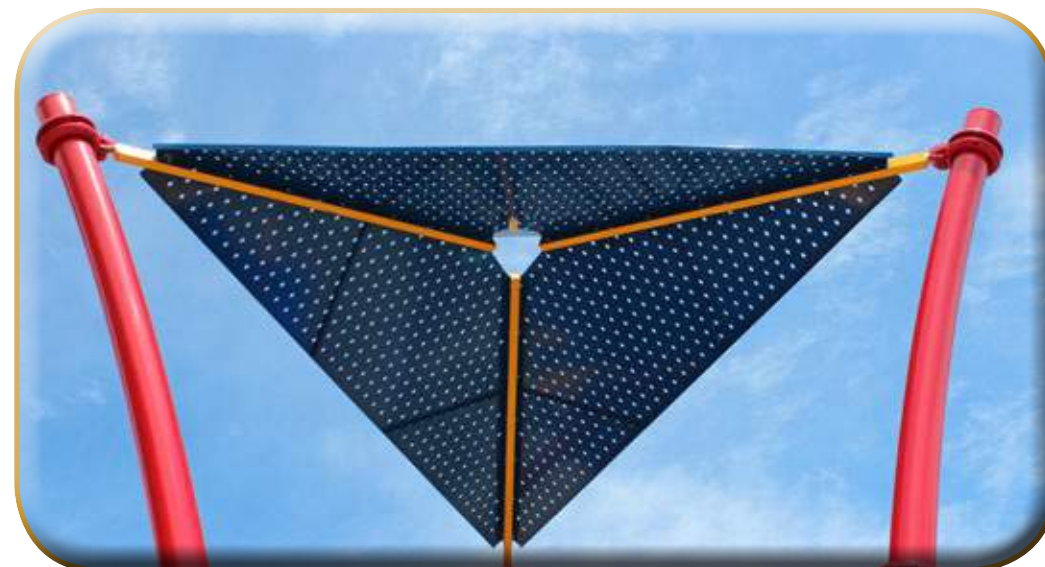

Roofs

Tri-Roof

- Compact steel design mounts to two posts

X-Roof

- Unique design mounts to two posts giving playgrounds a new look

Triax Steel Rooftop

- Super durable powder coated steel roof with perforated design blocking direct sunlight

Shingle Rooftop

- Rotomolded shingle design is a classic playground look

Ribbed Rooftop

- Fun twist on a classic square rooftop!
- Clean rotomolded design works well with any style

Hex Rooftop

- Large rotomolded rooftop provides more shade and sun protection
- One piece mold fits applications using hex decks

Post Toppers

- Multiple options available
- Use your imagination – If you have an idea for a post topper, just ask, our in-house designers will help you create your vision

Contour Rooftop

- Steel rolled rooftop for added durability
- Modern, rounded design