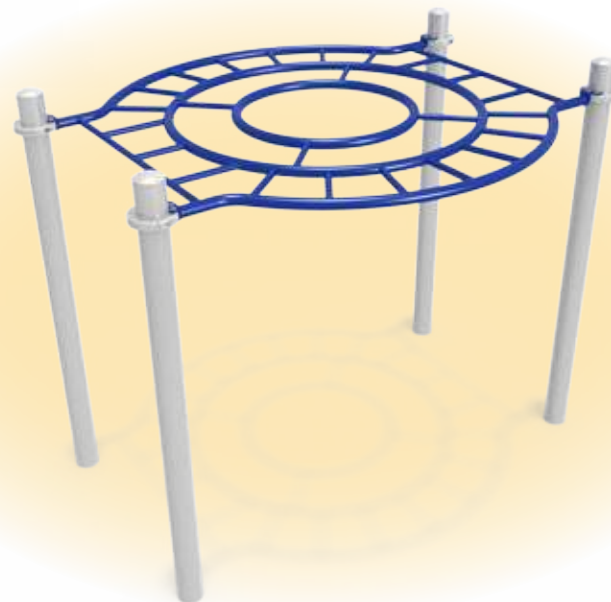

Circular Overhead Ladder

- So many routes and options to attempt
- Challenge your friends to follow you

Twist

- Twist and rotate back and forth on this new ground level event
- Kids will be exercising their core and improving their balance