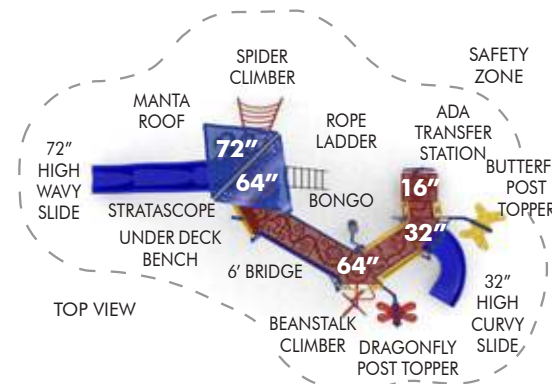

Meadow Crossing

Play Events: 8
Ages: 5-12
Child Capacity: 45-50
Max. Fall Height: 72" (1.82m)
Min. Use Zone: 38'10" x 27'9"
(11.84m x 8.45m)

53817 WITH ROOF/POST TOPS INGROUND MOUNT
53833 NO ROOF/POST TOPS INGROUND MOUNT