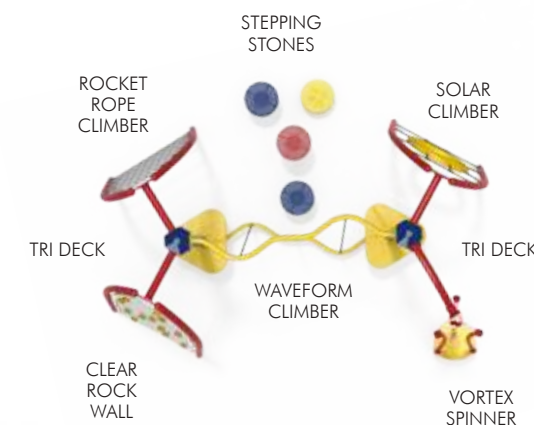

M-5330

Ages 5-12
Fall Height 102" (2.60m)
ASTM Fall Zone 28'8" x 23'8"
(8.74m x 7.22m)
Capacity 25-30 children