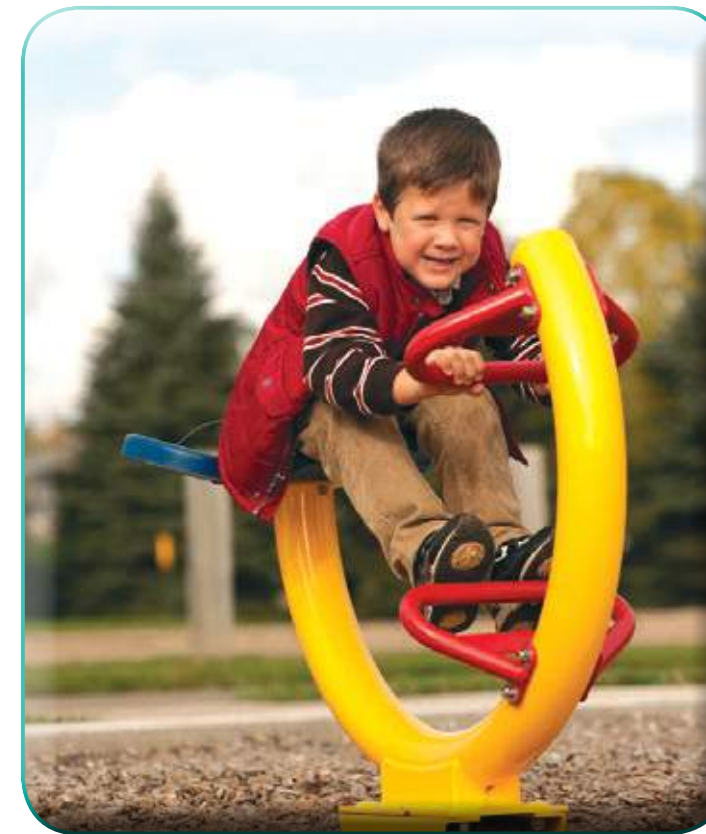

Ages 2-12

Max. Fall Height 17" (0.43m)

Min. Use Zone 16' x 16' (4.88m x 4.88m)

Capacity 1

Sweet Pea

A single rider rocks back and forth in a see-saw motion; Seat available in blue or green.

Ages 2-12

Max. Fall Height 24" (0.61m)