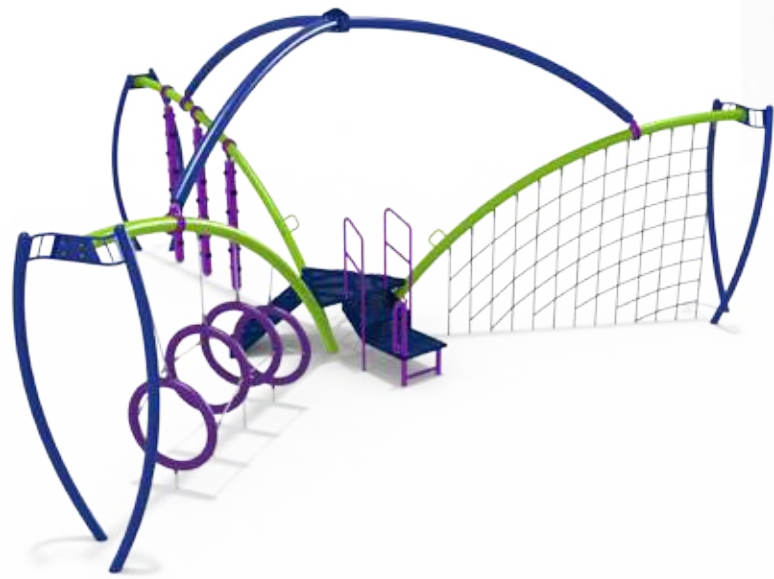

F-1000

Ages 5-12
Fall Height 102" (2.60m)
ASTM Fall Zone 39'11" x 36'2"
(12.16m x 11.04m)
Capacity 40-45 children