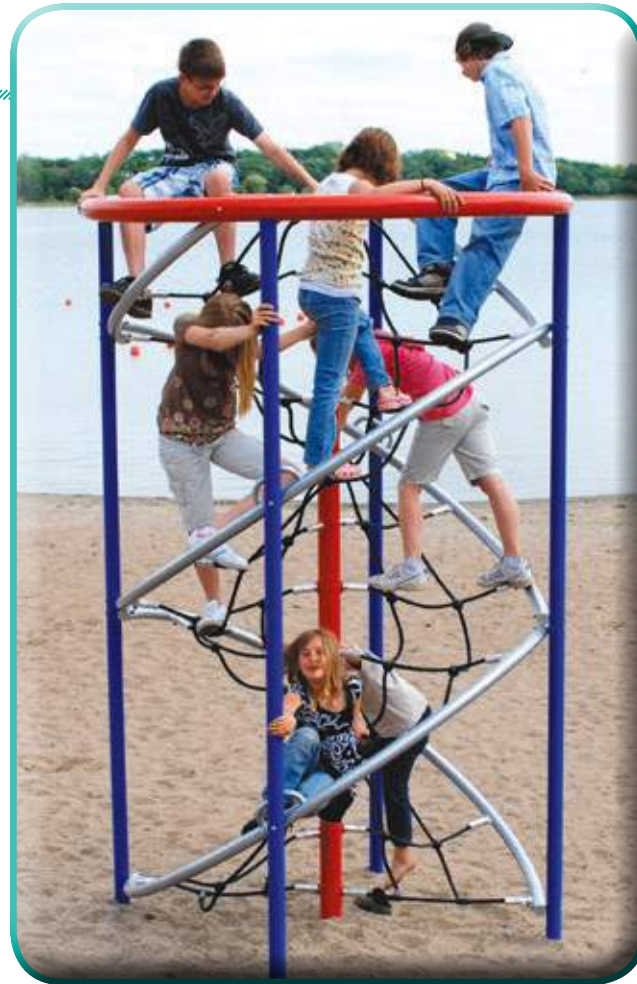

Sidewinder Climber

Kids spiral their way from the ground to the top and back down again. It's a great social event too!

Ages 5-12

Max. Fall Height 132" (3.43m)

Min. Use Zone 18'8" x 18'8"
(5.69m x 5.69m)

Capacity 12

41575 INGROUND MOUNT ONLY