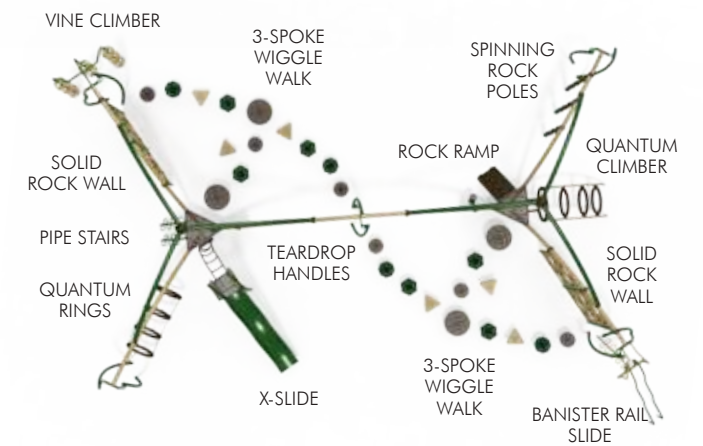

F-0745

Ages 5-12
Fall Height 102" (2.60m)
ASTM Fall Zone 65'1" x 65'8"
 (19.83m x 20.02m)
Capacity 95-100 children

Midwest Recreation Products
 (866) 830-9196 funandrecreation.com

F-0598

Ages 5-12
Fall Height 102" (2.60m)
ASTM Fall Zone 66'5" x 52'7"
 (20.23m x 16.03m)
Capacity 110-115 children