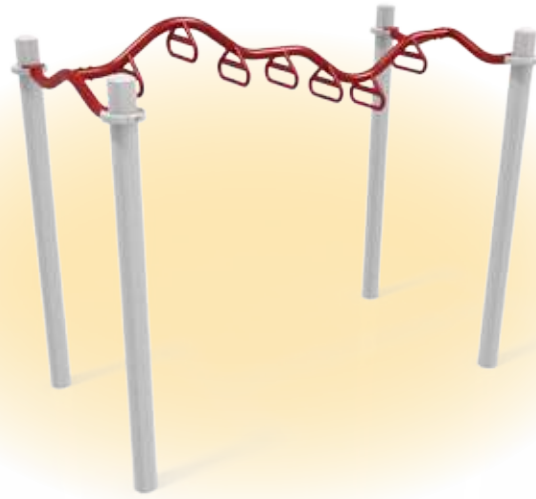

Creatable

- This below deck table provides a great space to visit or create something new with your friends
- Ground level only
- Minimum deck height: 60"

Switchback Climber

- Kids will be rotating in all directions on this crazy climber
- Another new climber which eliminates extra concrete footings
- Available deck heights from 48" to 72"

Steady Hand Challenge

- Race your friends with this challenging ground level event
- Try to slide the hand ring across the pipe without touching the sides
- Have fun creating new and different games
- Ground level only

Warrior Walls

- Work your way across the moving Warrior Walls
- Available deck heights from 0" to 18"

Step Around Climber

- Take the scenic route up to the next deck
- Connects to adjacent decks with a 24" height difference
- Maximum deck height: 48" (5-12 ages)

Single Rail Wave Bar with Rings

- Matches the contours of the new Vertical Wave Bridge and our X-Wave 2
- Also available with Trapeze Rings

Cottage Roof

- Give your play structure a new look with this playful roof
- Available above elevated decks or ground level playhouses