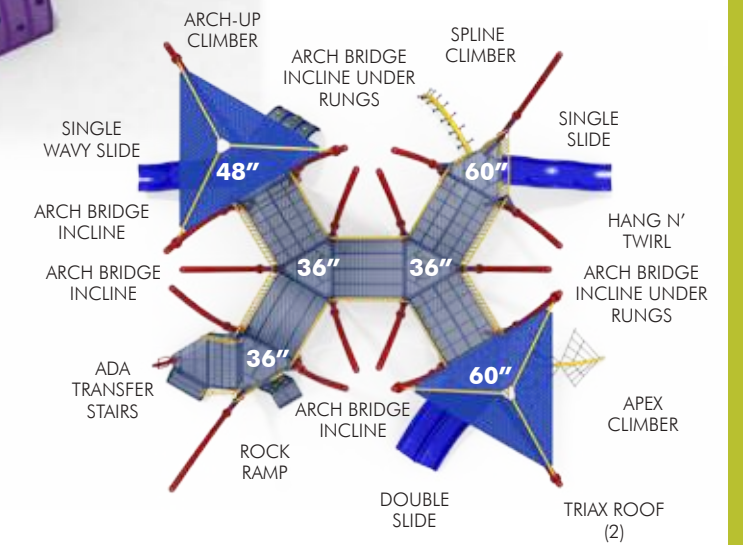

T-1005

Ages 5-12
Fall Height 60" (1.52m)
ASTM Fall Zone 48'6" x 40'4"
(14.79m x 12.28m)
Capacity 75-80 children