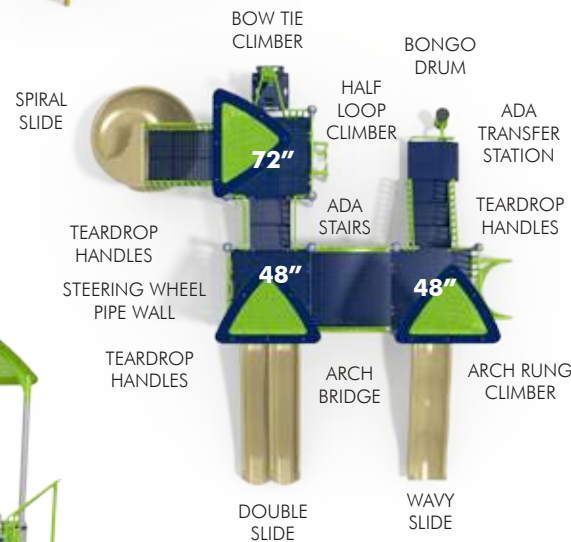

GP-5963

Ages 5-12
Fall Height 72" (1.82m)
ASTM Fall Zone 32'10" x 33'4"
(10.01m x 10.17m)
Capacity 45-50 children

- 49440 INGROUND MOUNT
- 49439 SURFACE MOUNT
- 52408 ROOFLESS INGROUND MOUNT
- 52409 ROOFLESS SURFACE MOUNT