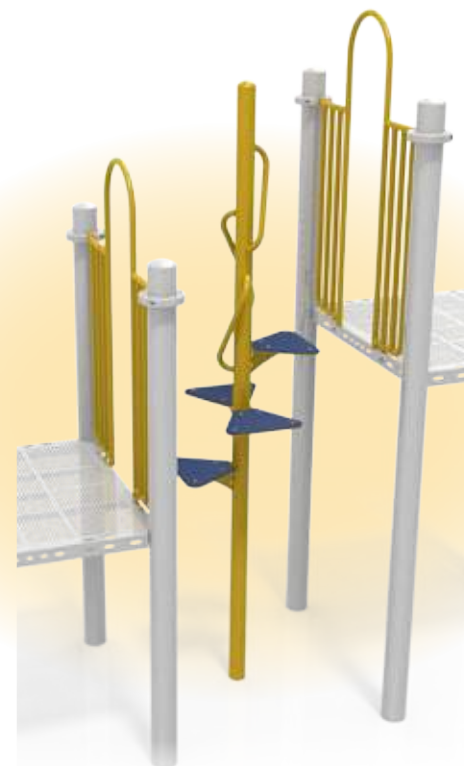

Warp Climber

- Exciting way to travel from one deck to the next
- Connects decks with a 48" height difference
- Maximum deck height: 60" (5-12 ages only)

Straight Footbridge

- Follow the footsteps from one deck to the next
- Also available with an arched walkway
- Connects decks of equal height
- Maximum deck height: 48"

Cascade Climber

- Friends can climb the Cascade on either side and meet at the top
- Available deck heights from 64" to 72"

Straight Trestle Bridge

- Take the adventurous route across the Trestle Bridge
- Also available as an Inclined Trestle Bridge
- Connects decks of equal height or with a 24" height difference
- Maximum deck height: 48"

Concave Climber

- New wide option to climb with your friends
- Available deck heights from 44" to 52"

Wing Walker Climber

- Try taking the Wing Walker steps up the next level on this fun, new climber
- Connects decks with a 24" height difference
- Maximum deck height: 48"

Convex Climber

- New extra double wide option to climb with even more friends
- Available deck heights from 44" to 52"

Revolution Climber

- Climb your way to the top. Maybe take the other side back to the ground
- Can be used independently or in series with other Revolution Climbers
- Maximum Height: 72"