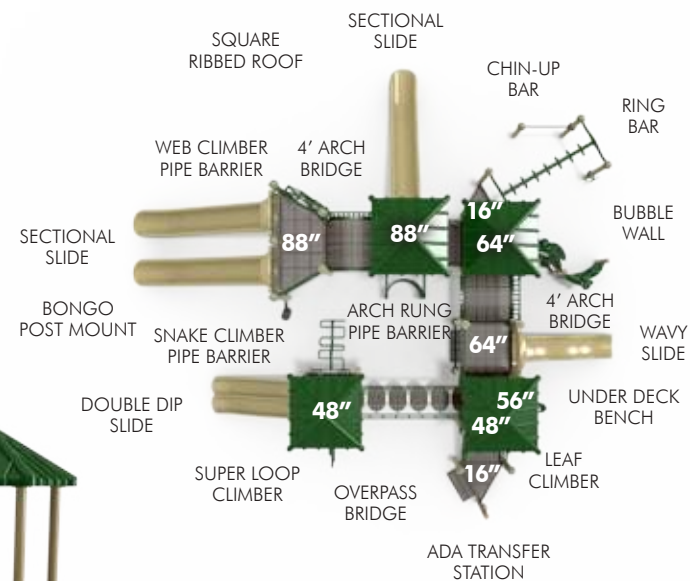

WHAT'S NEW...

Cliff Climber

- Now offering both vertical and inclined options to scale up or down
- Available deck heights from 24" to 72"

Inclined Ladder Climber

- New ladder design eliminates extra concrete footings
- Available deck heights from 32" to 72"

Cascade Climber

- Friends can climb the Cascade on either side and meet at the top
- Available deck heights from 64" to 72"

Straight Trestle Bridge

- Take the adventurous route across the Trestle Bridge
- Also available as an Inclined Trestle Bridge
- Connects decks of equal height or with a 24" height difference
- Maximum deck height: 48"

C-4821

Ages 5-12
Fall Height 48" (1.22m)
ASTM Fall Zone 31'4" x 27'8"
 (9.55m x 8.43m)
Capacity 30-35 children

C-5003

Ages 5-12
Fall Height 84" (2.13m)
ASTM Fall Zone 32'9" x 35'6"
 (9.98m x 10.81m)
Capacity 55-60 children

Midwest Recreation Products
 (866) 830-9196 funandcreation.com

C-5009

Ages 5-12
Fall Height 88" (2.24m)
ASTM Fall Zone 52'10" x 49'4"
 (16.11m x 15.05m)
Capacity 100-105 children

C-4932

Ages 2-12
Fall Height 48" (1.22m)
ASTM Fall Zone 43'1" x 33'
Capacity 55-60 children