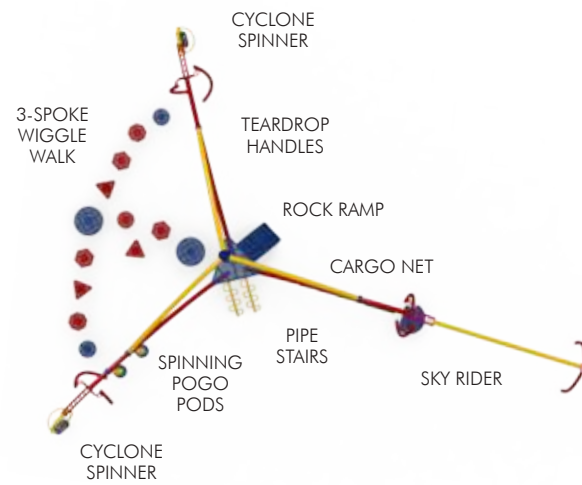

F-1002

Ages 5-12
Fall Height 102" (2.60m)
ASTM Fall Zone 48'11" x 55'11"
(14.90m x 17.03m)
Capacity 55-60 children

F-0170

Ages 5-12
Fall Height 102" (2.60m)
ASTM Fall Zone 56'9" x 50'1"
(17.30m x 15.27m)
Capacity 85-90 children