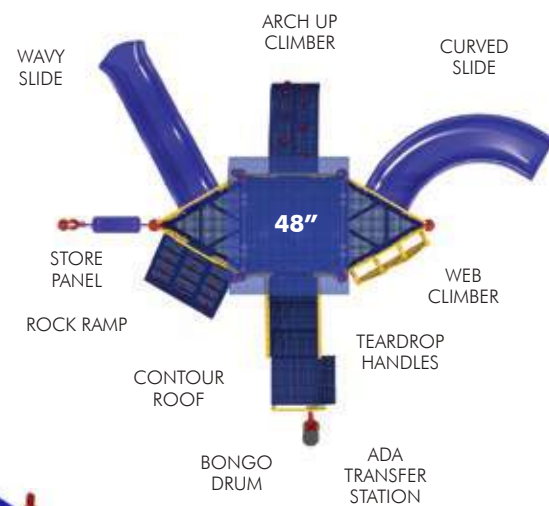

GP-4167

Ages 2-12
Fall Height 48" (1.21m)
ASTM Fall Zone 27'4" x 31'2"
(8.32m x 9.50m)
Capacity 25-30 children

50747 INGROUND MOUNT
50748 SURFACE MOUNT
52422 ROOFLESS INGROUND MOUNT
52423 ROOFLESS SURFACE MOUNT