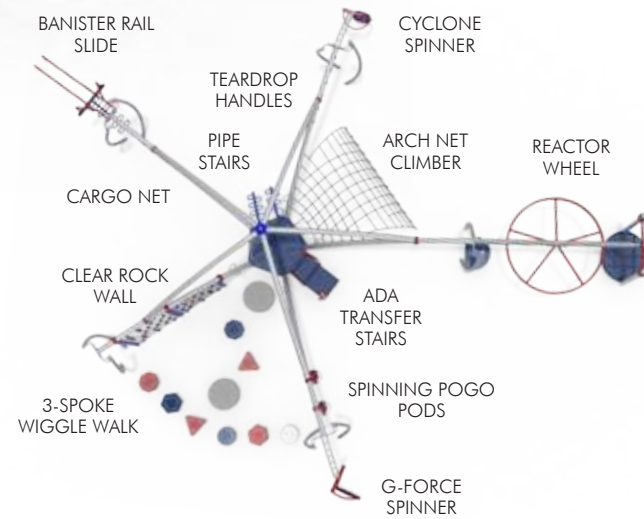

F-1002

Ages 5-12
Fall Height 102" (2.60m)
ASTM Fall Zone 48'11" x 55'11"
(14.90m x 17.03m)
Capacity 55-60 children

F-0170

Ages 5-12
Fall Height 102" (2.60m)
ASTM Fall Zone 56'9" x 50'1"
(17.30m x 15.27m)
Capacity 85-90 children

Midwest Recreation Products
(866) 830-9196 funandrecreation.com

F-0310

Ages 5-12
Fall Height 102" (2.60m)
ASTM Fall Zone 52'6" x 44'10"
(15.99m x 13.68m)
Capacity 80-85 children

F-0986

Ages 5-12
Fall Height 102" (2.60m)
ASTM Fall Zone 54'7" x 45'10"
(16.64m x 13.97m)
Capacity 70-75 children