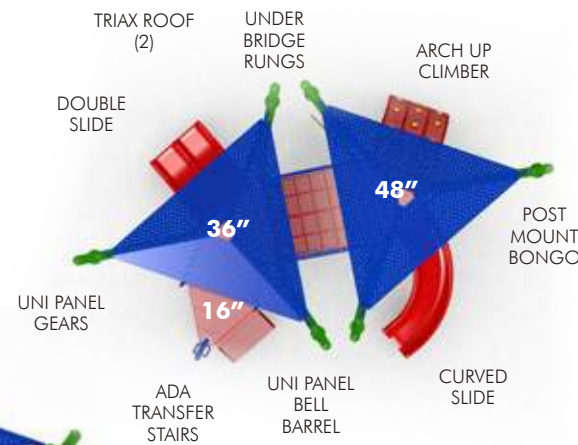

T-1204

Ages 2-12
Fall Height 48" (1.22m)
ASTM Fall Zone 34' x 28'10"
(10.35m x 8.79m)
Capacity 35-40 children