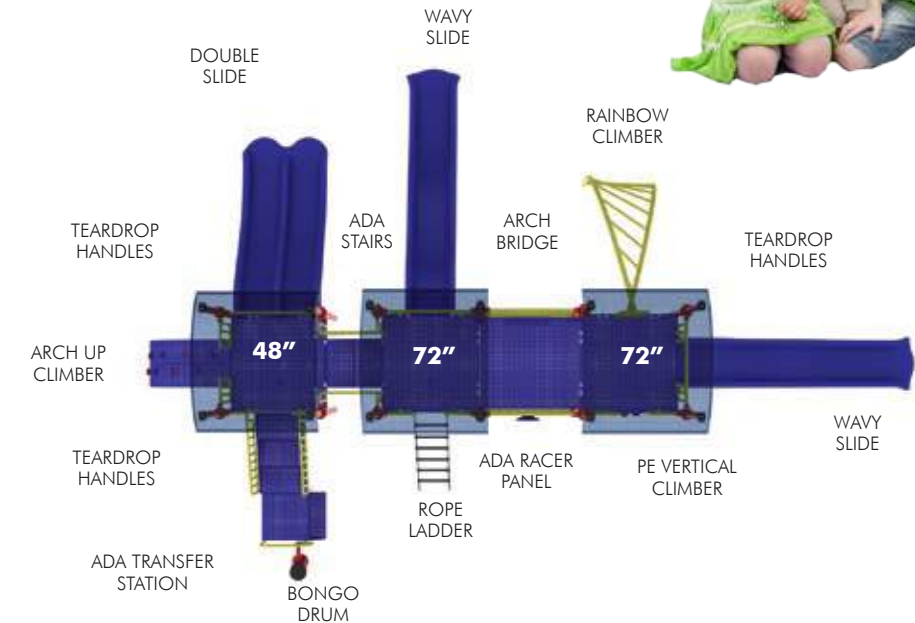

Midwest Recreation Products
(866) 830-9196 funandrecreation.com