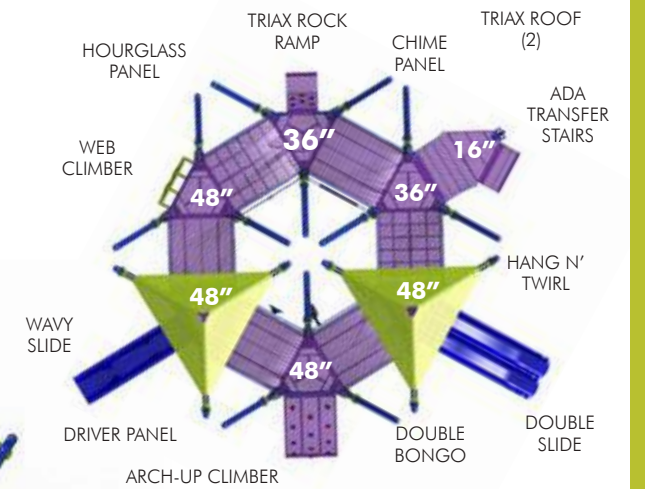

T-0416

Ages 2-12
Fall Height 48" (1.22m)
ASTM Fall Zone 38'7" x 40'5"
(11.76m x 12.33m)
Capacity 75-80 children