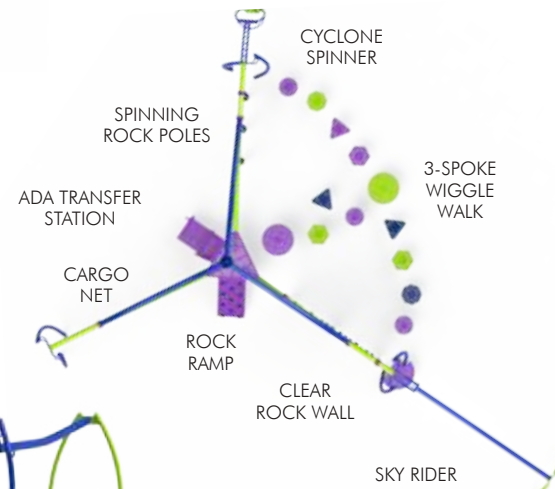

F-0449

Ages 5-12
Fall Height 102" (2.60m)
ASTM Fall Zone 40'4" x 39'7"
(12.28m x 12.07m)
Capacity 55-60 children