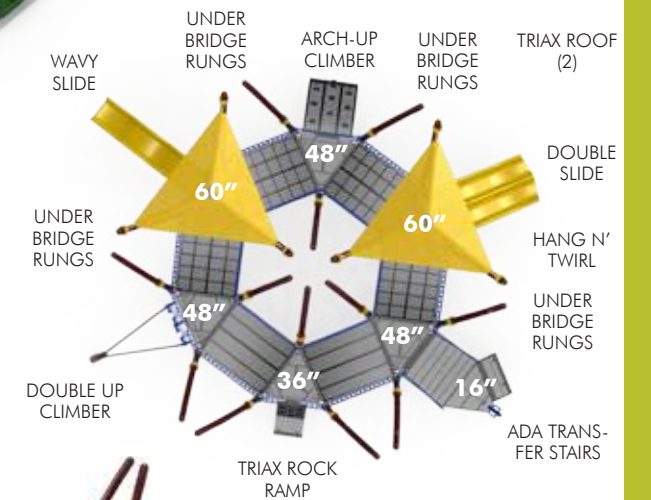

T-1002

Ages 5-12
Fall Height 60" (1.52m)
ASTM Fall Zone 37'8" x 36'
 (11.49m x 10.98m)
Capacity 45-50 children

T-1000

Ages 5-12
Fall Height 60" (1.52m)
ASTM Fall Zone 41'10" x 39'8"
 (12.75m x 12.10m)
Capacity 60-65 children

T-0393

Ages 5-12
Fall Height 60" (1.52m)
ASTM Fall Zone 46'1" x 28'11"
 (14.05m x 8.81m)
Capacity 60-65 children

T-0134

Ages 5-12
Fall Height 60" (1.52m)
ASTM Fall Zone 40'4" x 39'7"
 (12.28m x 12.07m)
Capacity 65-70 children

T-4221

Ages 5-12
Fall Height 60" (1.52m)
ASTM Fall Zone 43'8" x 28'7"
 (13.30m x 8.70m)
Capacity 70-75 children

T-0255

Ages 5-12
Fall Height 60" (1.52m)
ASTM Fall Zone 44'11" x 41'10"
 (13.69m x 12.75m)
Capacity 80-85 children