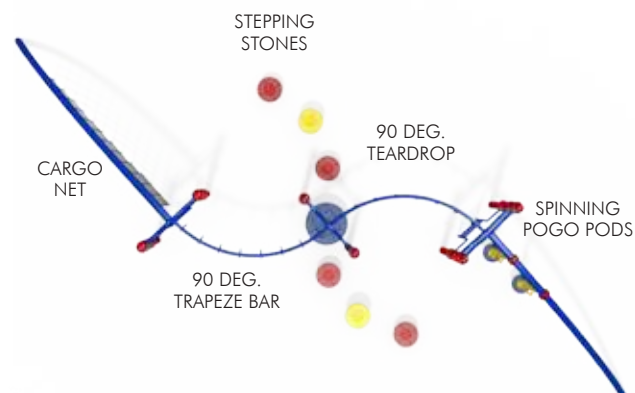

M-1007

Ages 5-12
Fall Height 102" (2.60m)
ASTM Fall Zone 53'11" x 25'
(16.42m x 7.62m)
Capacity 40-45 children