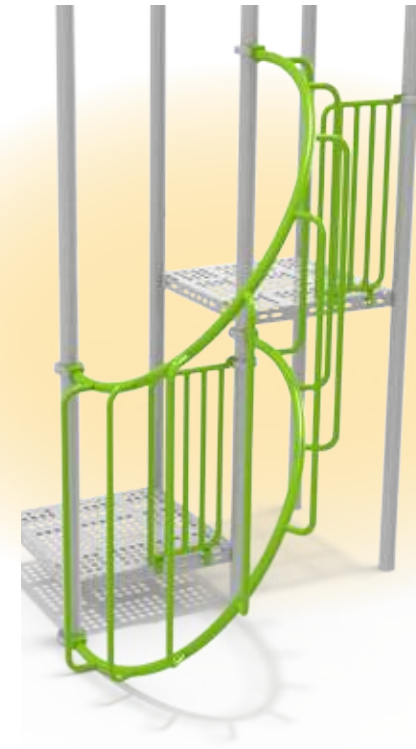

WHAT'S NEW...

Cliff Climber

- Now offering both vertical and inclined options to scale up or down
- Available deck heights from 24" to 72"

Inclined Ladder Climber

- New ladder design eliminates extra concrete footings
- Available deck heights from 32" to 72"

Wrap Around Climber

- Another new climber which eliminates extra concrete footings
- Maximum deck height: 48"

Vertical Wave Bridge

- Challenging deck to deck event offering kids a chance to cross on a wavy shaped vertical bridge
- Connects decks of equal height
- Available deck heights from 0" to 48"

Warp Climber

- Exciting way to travel from one deck to the next
- Connects decks with a 48" height difference
- Maximum deck height: 60" (5-12 ages only)

Straight Footbridge

- Follow the footsteps from one deck to the next
- Also available with an arched walkway
- Connects decks of equal height
- Maximum deck height: 48"