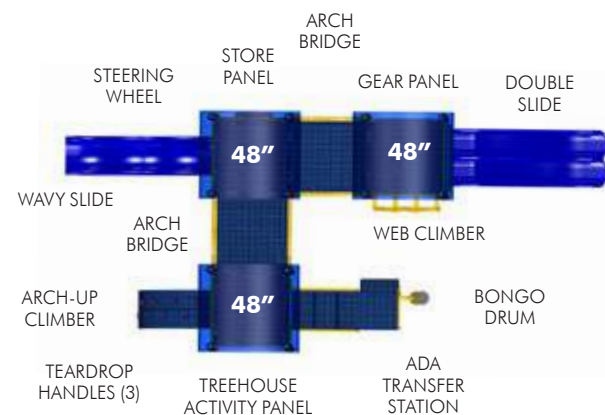

GP-4206

Ages 2-12
Fall Height 54" (1.37m)
ASTM Fall Zone 41'7" x 26'
(12.67m x 7.91m)
Capacity 40-45 children

52539 INGROUND MOUNT
52540 SURFACE MOUNT
52430 ROOFLESS INGROUND MOUNT
52431 ROOFLESS SURFACE MOUNT