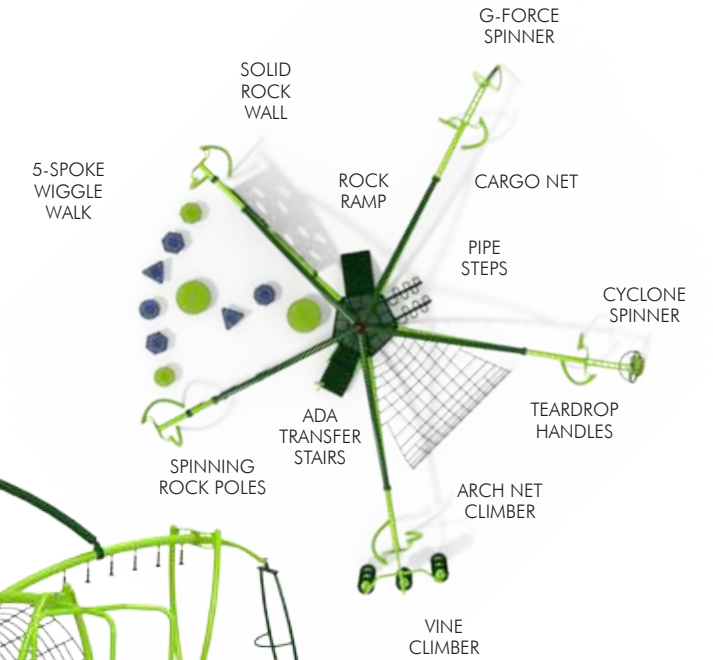

F-1003

Ages 5-12
Fall Height 102" (2.60m)
ASTM Fall Zone 47' x 44'1"
(14.33m x 13.44m)
Capacity 80-85 children