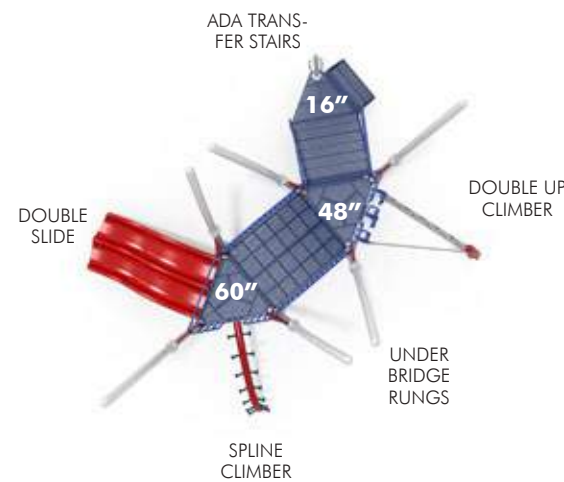

T-0494

Ages 5-12
Fall Height 60" (1.52m)
ASTM Fall Zone 33'6" x 34'
(10.22m x 10.36m)
Capacity 35-40 children