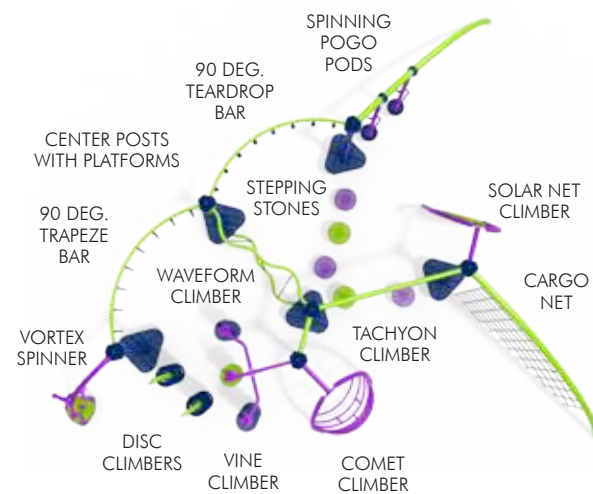

M-1008

Ages 5-12
Fall Height 102" (2.60m)
ASTM Fall Zone 48'10" x 41'10"
(14.89m x 12.76m)
Capacity 60-65 children

M-0312

Ages 5-12
Fall Height 102" (2.60m)
ASTM Fall Zone 59'11" x 48'10"
(18.27m x 14.88m)
Capacity 85-90 children