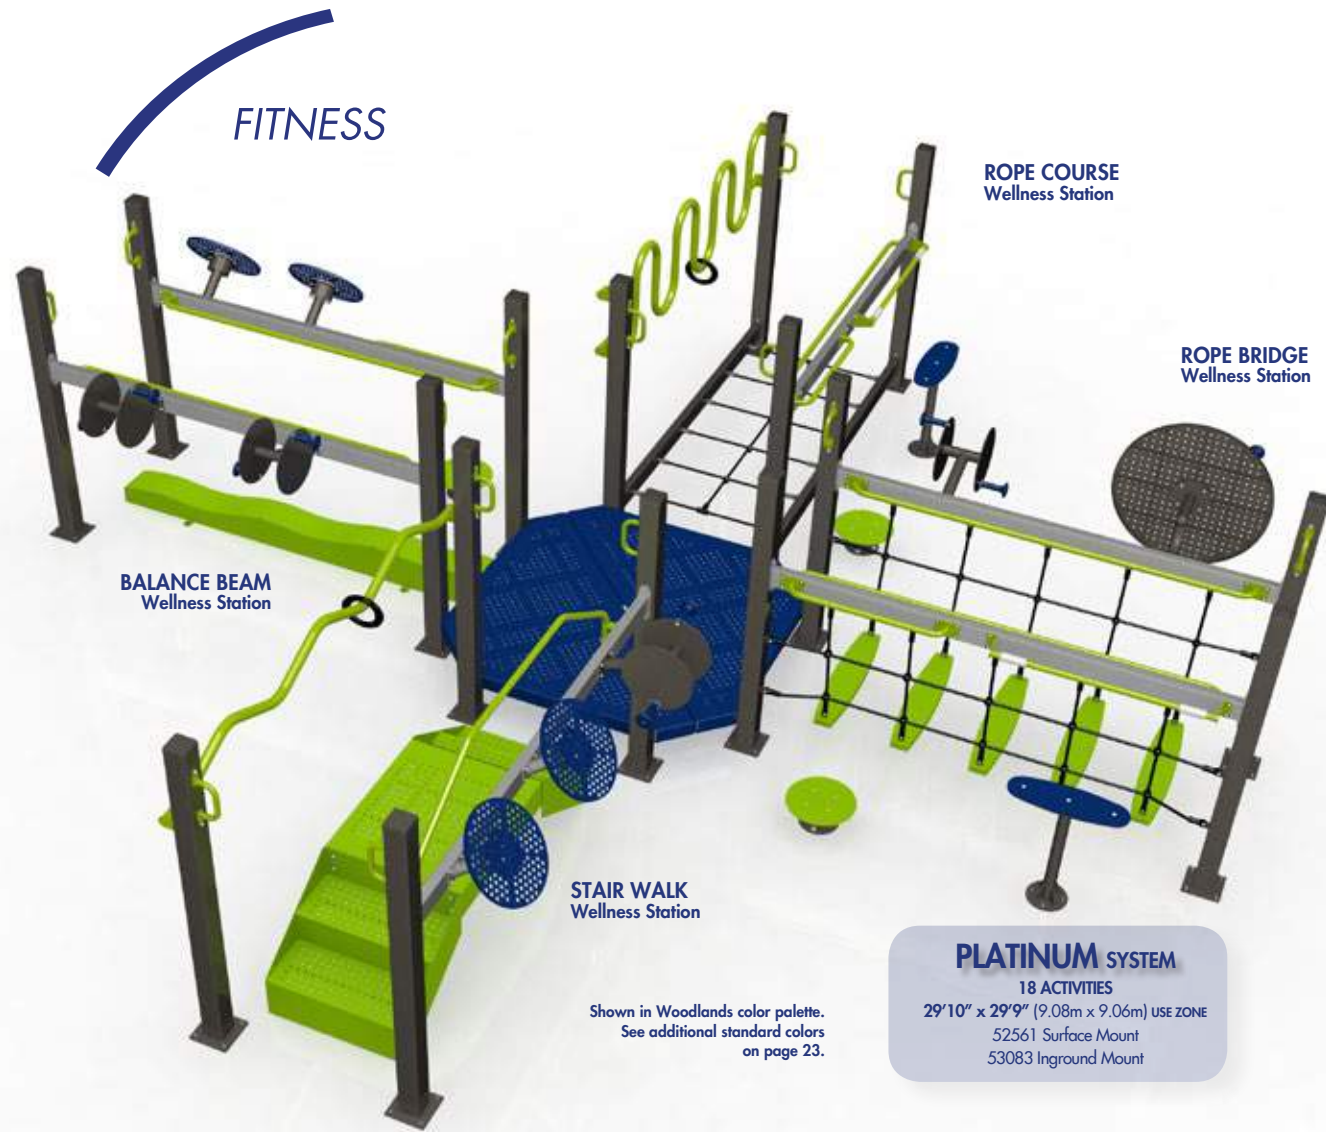

Stair Walk Wellness Station – 4 ACTIVITIES

15'9" X 11'2" (4.80M X 3.40M) USE ZONE
SURFACE MOUNT: 52568 STANDALONE
INGROUND MOUNT: 53085 STANDALONE

1. Fitness Steps
2. Zig Zag Pipe with Hand Ring
3. Hand Bike
4. Tai Chi Wheels

Rope Bridge Wellness Station – 5 ACTIVITIES

15'9" X 11'2" (4.80M X 3.40M) USE ZONE
SURFACE MOUNT: 52567 STANDALONE
INGROUND MOUNT: 53084 STANDALONE

1. Rope Bridge Walk
2. Sitting Hand Throttle Bar
3. Balance and Hip Twist
4. Shoulder Wheel
5. Hand Bike