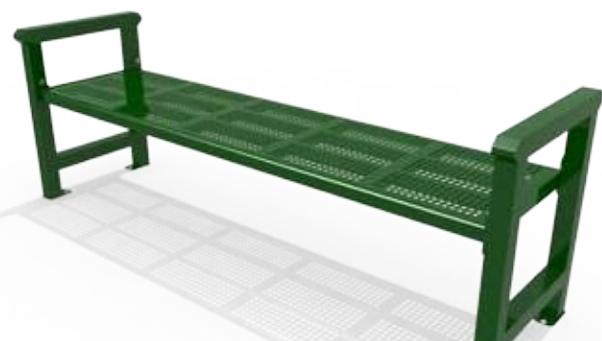

Without Back, Surface Mount, Perforated Design, Hunter Green