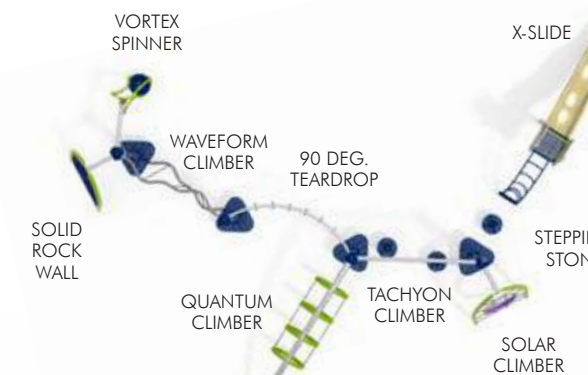

WHAT'S NEW...

Cliff Climber

- Now offering both vertical and inclined options to scale up or down
- Available deck heights from 24" to 72"

Inclined Ladder Climber

- New ladder design eliminates extra concrete footings
- Available deck heights from 32" to 72"

Cascade Climber

- Friends can climb the Cascade on either side and meet at the top
- Available deck heights from 64" to 72"

Straight Trestle Bridge

- Take the adventurous route across the Trestle Bridge
- Also available as an Inclined Trestle Bridge
- Connects decks of equal height or with a 24" height difference
- Maximum deck height: 48"

Midwest Recreation Products
 (866) 830-9196 funandrecreation.com

M-1002

Ages 5-12
Fall Height 102" (2.60m)
ASTM Fall Zone 38'11" x 41'
 (11.85m x 12.51m)
Capacity 80-85 children

M-1005

Ages 5-12
Fall Height 102" (2.60m)
ASTM Fall Zone 56'9" x 39'7"
 (17.29m x 12.05m)
Capacity 35-40 children