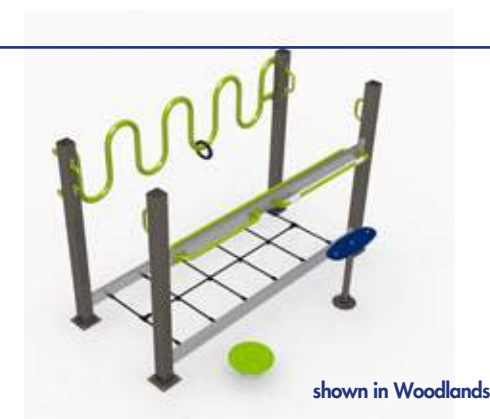

Stair Walk Wellness Station – 4 ACTIVITIES

15'9" X 11'2" (4.80M X 3.40M) USE ZONE
SURFACE MOUNT: 52568 STANDALONE
INGROUND MOUNT: 53085 STANDALONE

1. Fitness Steps
2. Zig Zag Pipe with Hand Ring
3. Hand Bike
4. Tai Chi Wheels

Rope Bridge Wellness Station – 5 ACTIVITIES

15'9" X 11'2" (4.80M X 3.40M) USE ZONE
SURFACE MOUNT: 52567 STANDALONE
INGROUND MOUNT: 53084 STANDALONE

1. Rope Bridge Walk
2. Sitting Hand Throttle Bar
3. Balance and Hip Twist
4. Shoulder Wheel
5. Hand Bike

Balance Beam Wellness Station – 5 ACTIVITIES

15'9" X 11'2" (4.80M X 3.40M) USE ZONE
SURFACE MOUNT: 53122 STANDALONE — 52569 ADD-ON
INGROUND MOUNT: 53086 STANDALONE — 53127 ADD-ON

1. Balance Beam
2. Hand Bike (2x)
3. Tai Chi Wheels
4. Balance and Hip Twist

Rope Course Wellness Station – 4 ACTIVITIES

15'9" X 11'2" (4.80M X 3.40M) USE ZONE
SURFACE MOUNT: 52570 STANDALONE
INGROUND MOUNT: 53087 STANDALONE

1. Rope Net Floor
2. Snake Pipe with Hand Ring
3. Balance and Hip Twist
4. Sitting Hand Throttle Bar