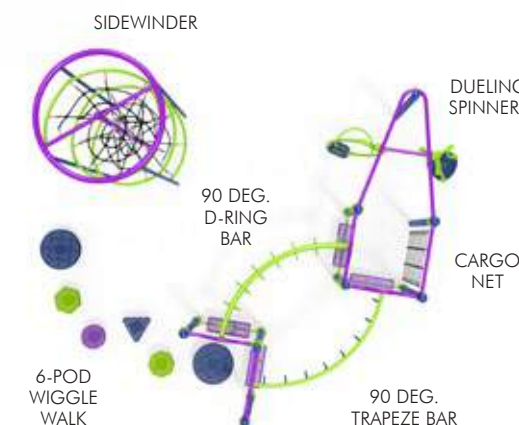

M-5082

Ages 5-12
Fall Height 132" (3.35m)
ASTM Fall Zone 39'1" x 30'
(11.91m x 9.15m)
Capacity 40-45 children