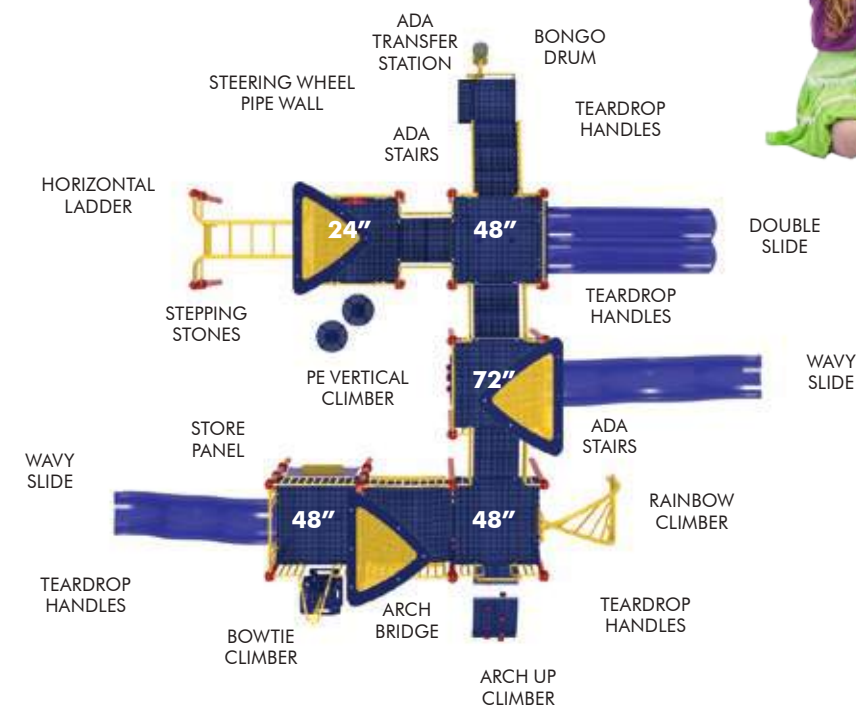

GP-5127

Ages 5-12
Fall Height 84" (2.13m)
ASTM Fall Zone 42'5" x 38'4"
(12.92m x 11.68m)
Capacity 70-75 children

49446 INGROUND MOUNT
49445 SURFACE MOUNT
52414 ROOFLESS INGROUND MOUNT
52415 ROOFLESS SURFACE MOUNT