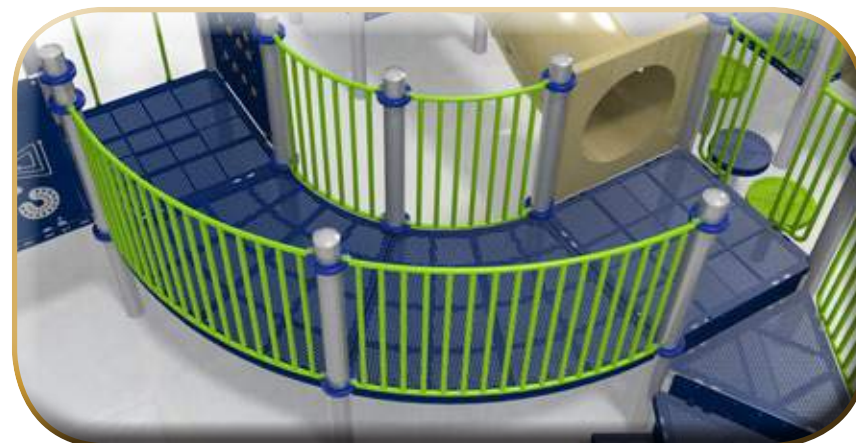

Playmotion Overpass Bridge

- 8' length only
- Uses Playmotion hinges connecting oval shaped platforms creating a fun path from deck to deck
- Deck heights of 48" or less

Arch Bridge

- 4' & 8" lengths
- Available up to 96" high

Curved Bridge

- Adds unique look to Classix playgrounds
- Available up to 96" high
- Full 48" wide

Rope Passage

- 4' & 8' lengths
- UV stabilized, high tenacity 16mm steel-reinforced rope
- A challenging path from one deck to the next
- Maximum deck height: 48"