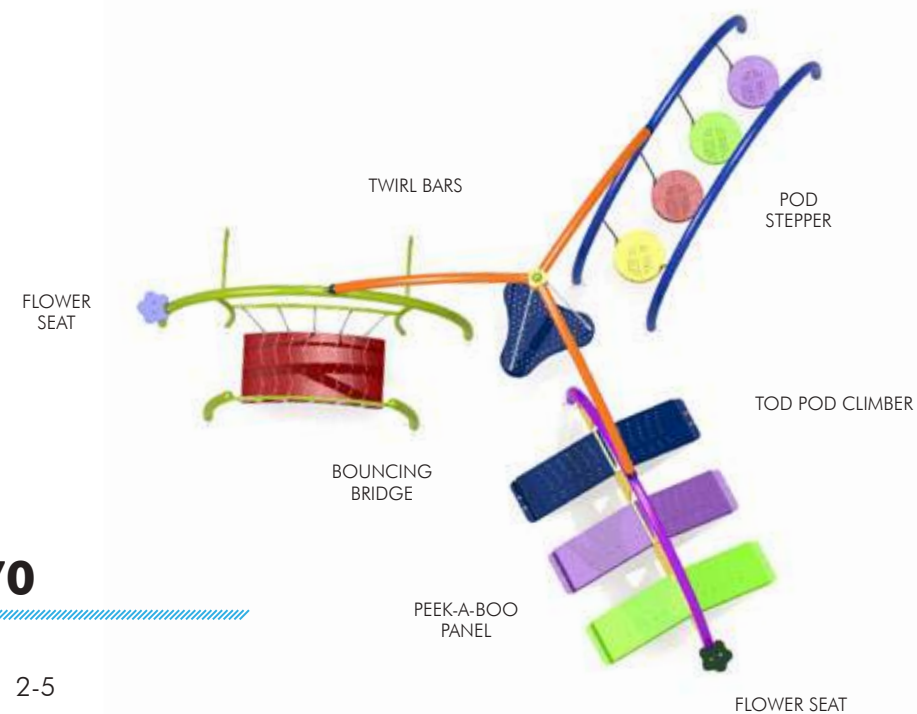

FE-0070

Ages 2-5
Fall Height 18" (0.46m)
ASTM Fall Zone 29'10" x 31'2"
(9.09m x 9.49m)
Capacity 30-35 children