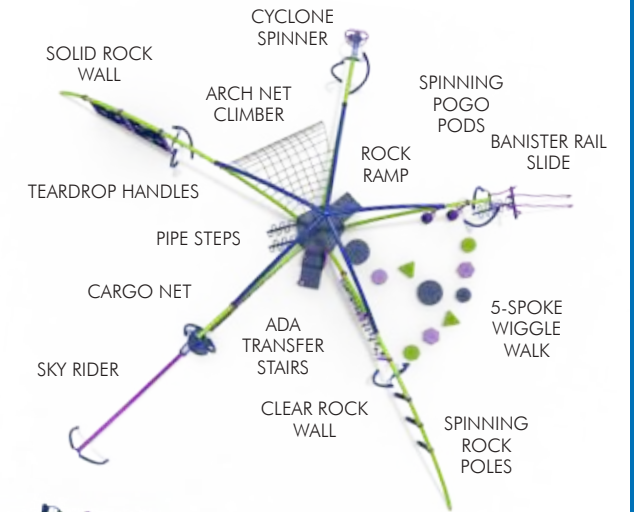

F-0745

Ages 5-12
Fall Height 102" (2.60m)
ASTM Fall Zone 65'1" x 65'8"
(19.83m x 20.02m)
Capacity 95-100 children