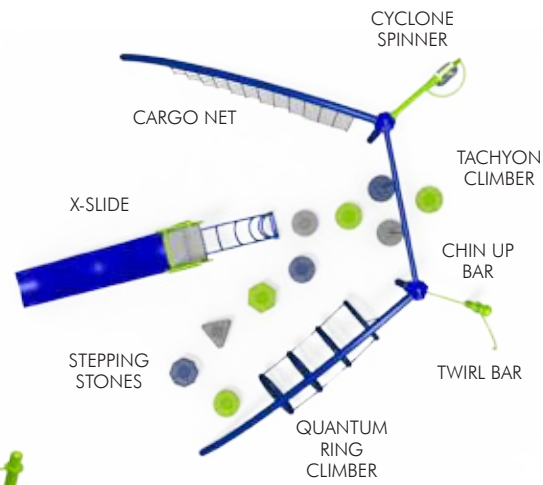

M-5202

Ages 5-12
Fall Height 102" (2.60m)
ASTM Fall Zone 37'10" x 35'-11"
(11.54m x 10.94m)
Capacity 40-45 children