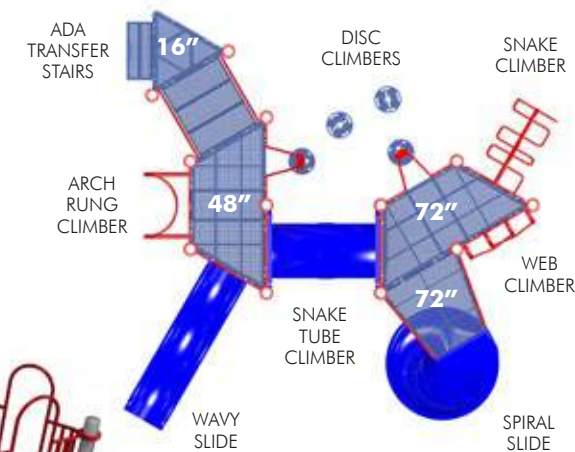

Midwest Recreation Products
 (866) 830-9196 funandrecreation.com

C-5821

Ages 5-12
Fall Height 72" (1.83m)
ASTM Fall Zone 37'3" x 37'5"
 (11.35m x 11.40m)
Capacity 40-45 children

C-0760

Ages 5-12
Fall Height 72" (1.83m)
ASTM Fall Zone 33' x 32'5"
 (10.06m x 9.88m)
Capacity 45-50 children

C-5008

Ages 5-12
Fall Height 72" (1.83m)
ASTM Fall Zone 39'9" x 50'3"
 (12.11m x 15.33m)
Capacity 95-100 children

C-5006

Ages 5-12
Fall Height 102" (2.59m)
ASTM Fall Zone 78'8" x 57'9"
 (23.97m x 17.60m)
Capacity 230-235 children