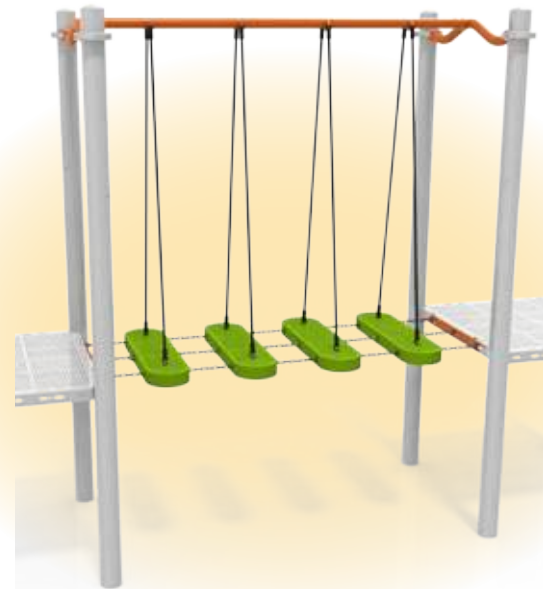

Wrap Around Climber

- Another new climber which eliminates extra concrete footings
- Maximum deck height: 48"

Vertical Wave Bridge

- Challenging deck to deck event offering kids a chance to cross on a wavy shaped vertical bridge
- Connects decks of equal height
- Available deck heights from 0" to 48"

Warp Climber

- Exciting way to travel from one deck to the next
- Connects decks with a 48" height difference
- Maximum deck height: 60" (5-12 ages only)

Straight Footbridge

- Follow the footsteps from one deck to the next
- Also available with an arched walkway
- Connects decks of equal height
- Maximum deck height: 48"

Cascade Climber

- Friends can climb the Cascade on either side and meet at the top
- Available deck heights from 64" to 72"

Straight Trestle Bridge

- Take the adventurous route across the Trestle Bridge
- Also available as an Inclined Trestle Bridge
- Connects decks of equal height or with a 24" height difference
- Maximum deck height: 48"

Concave Climber

- New wide option to climb with your friends
- Available deck heights from 44" to 52"

Wing Walker Climber

- Try taking the Wing Walker steps up the next level on this fun, new climber
- Connects decks with a 24" height difference
- Maximum deck height: 48"