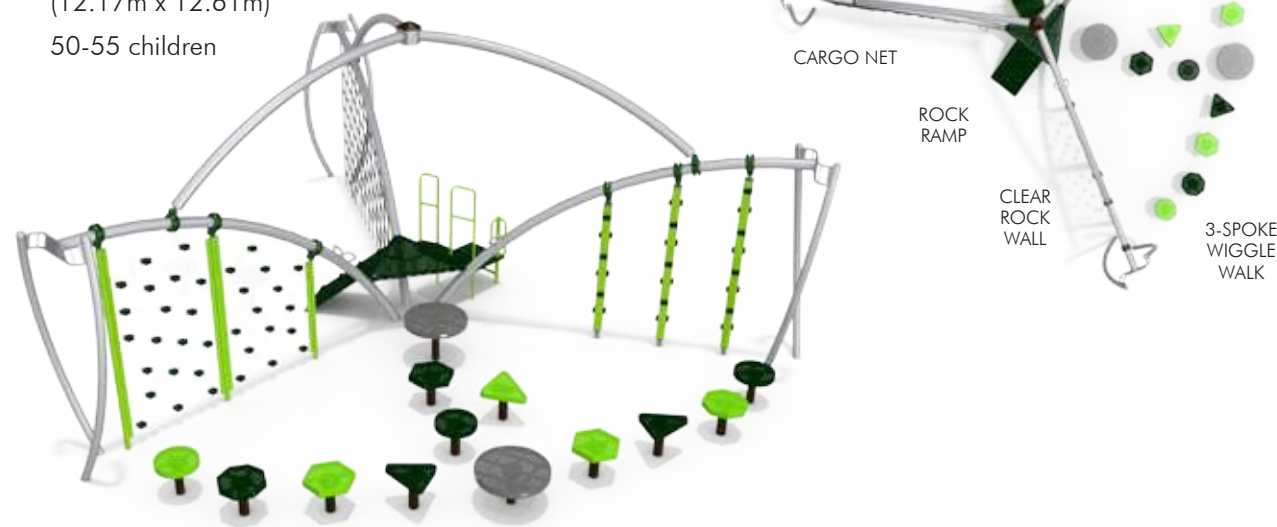

F-0243

Ages 5-12
Fall Height 102" (2.60m)
ASTM Fall Zone 39'11" x 41'5"
(12.17m x 12.61m)
Capacity 50-55 children