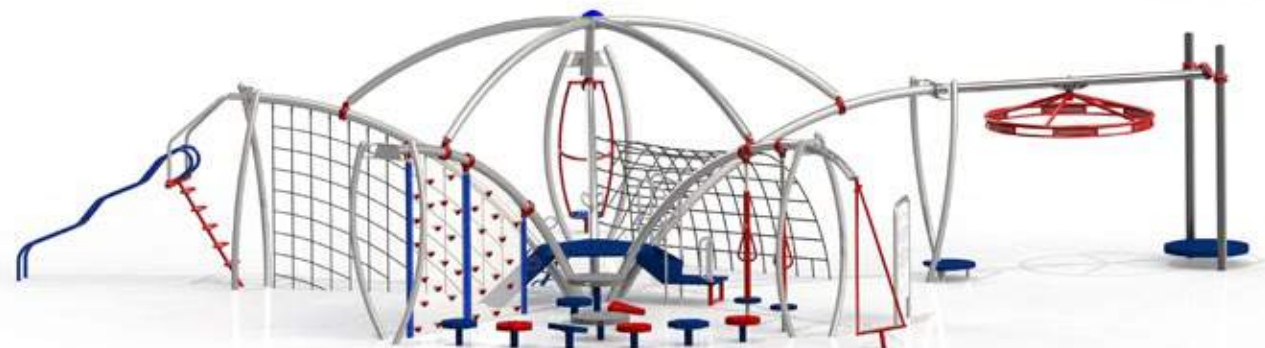

F-1002

Ages 5-12
Fall Height 102" (2.60m)
ASTM Fall Zone 48'11" x 55'11"
(14.90m x 17.03m)
Capacity 55-60 children

F-0170

Ages 5-12
Fall Height 102" (2.60m)
ASTM Fall Zone 56'9" x 50'1"
(17.30m x 15.27m)
Capacity 85-90 children

Midwest Recreation Products
(866) 830-9196 funandrecreation.com

F-0310

Ages 5-12
Fall Height 102" (2.60m)
ASTM Fall Zone 52'6" x 44'10"
(15.99m x 13.68m)
Capacity 80-85 children

F-0986

Ages 5-12
Fall Height 102" (2.60m)
ASTM Fall Zone 54'7" x 45'10"
(16.64m x 13.97m)
Capacity 70-75 children