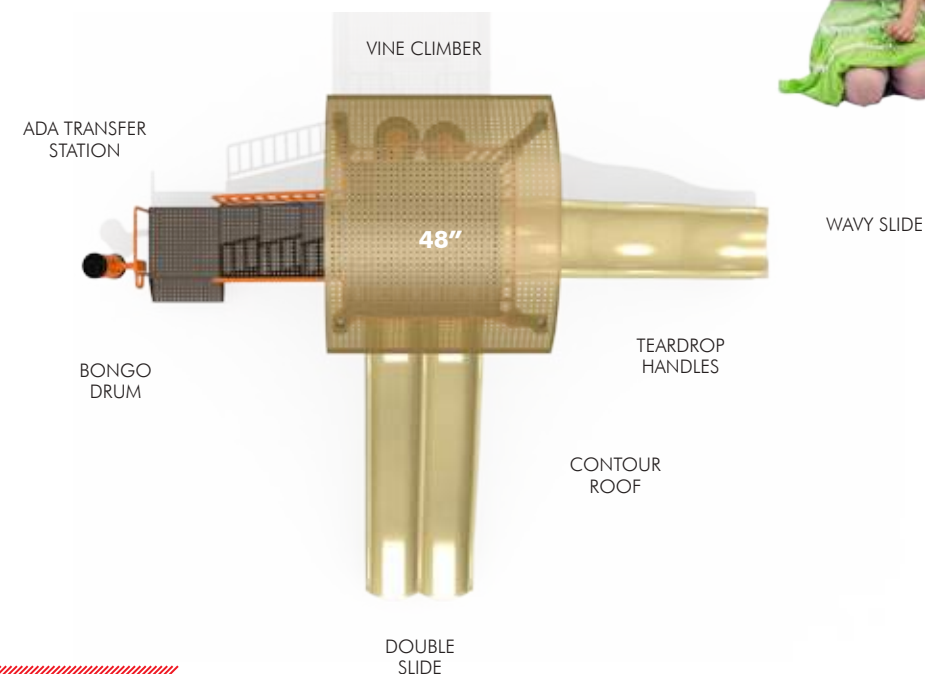

GP-4247

Ages 2-12
Fall Height 48" (1.21m)
ASTM Fall Zone 30'9" x 25'7"
(9.37m x 7.80m)
Capacity 15-20 children

45745 INGROUND MOUNT
45746 SURFACE MOUNT
52394 ROOFLESS INGROUND MOUNT
52395 ROOFLESS SURFACE MOUNT