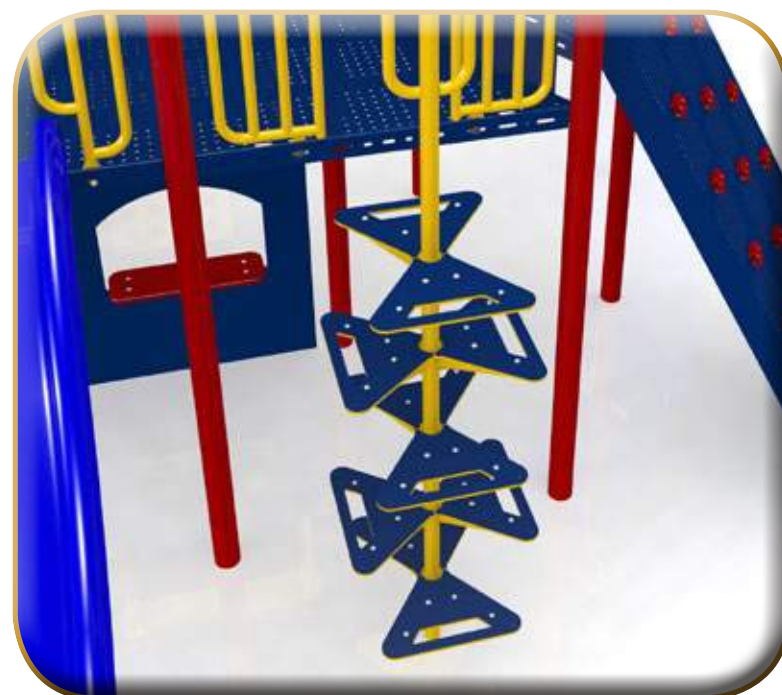

- Durable climber made with UV stabilized, high tenacity 16mm steel reinforced rope

Mountain Climber

- Available in 40"-72" heights
- Offers climbing options from deck to deck and ground to deck using UV stabilized, high tenacity 16mm steel-reinforced rope

Log Stepper

- Unique balancing activity with textured coating for improved grip

Bow-Tie Climber

- 36"-60" heights
- Use vertical loops to climb

Clear Rock Wall

- First see-through rock wall in the playground industry!
- Made with super tough polycarbonate plastic, provides clear sight-lines
- Optional standalone play with the Clear Wedge Wall