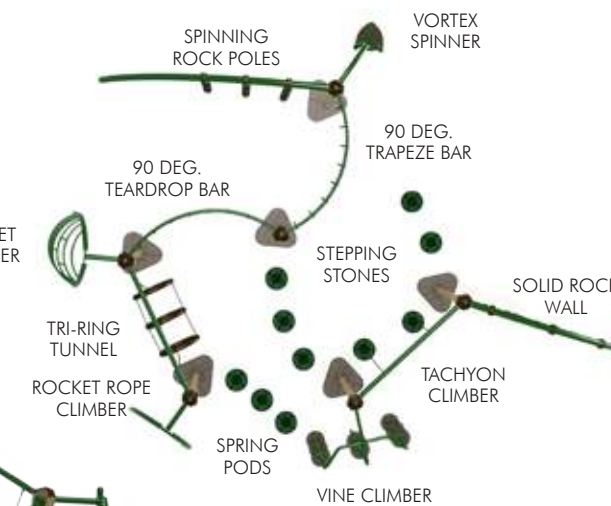

M-1002

Ages 5-12
Fall Height 102" (2.60m)
ASTM Fall Zone 38'11" x 41'
(11.85m x 12.51m)
Capacity 80-85 children

M-1005

Ages 5-12
Fall Height 102" (2.60m)
ASTM Fall Zone 56'9" x 39'7"
(17.29m x 12.05m)
Capacity 35-40 children