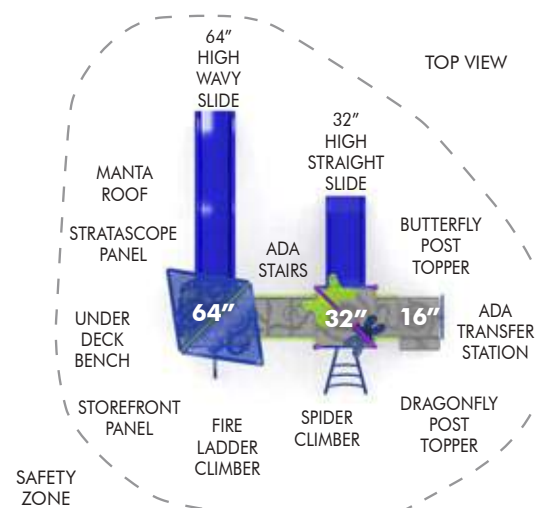

Treasure Cove

Play Events: 8
Ages: 5-12
Child Capacity: 30-35
Max. Fall Height: 64" (1.63m)
Min. Use Zone: 25'1" x 26'2"
(7.64m x 7.98m)

53865 WITH ROOF/POST TOPS INGROUND MOUNT
53867 NO ROOF/POST TOPS INGROUND MOUNT