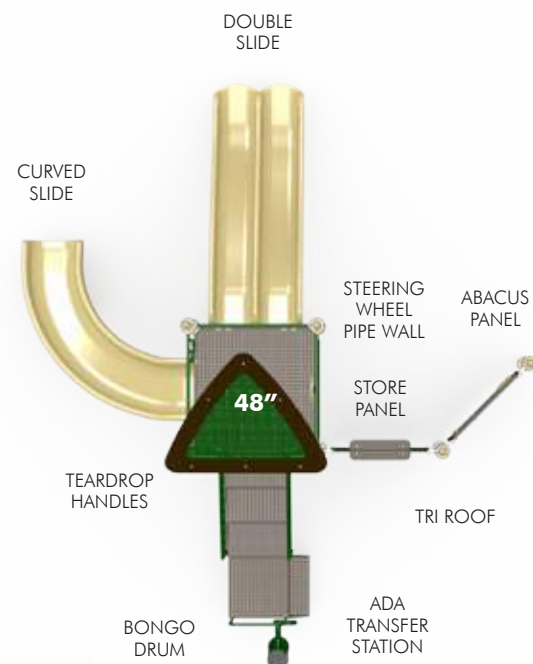

GP-4159

Ages 2-12
Fall Height 48" (1.21m)
ASTM Fall Zone 30' x 22'10"
(9.15m x 6.97m)
Capacity 20-25 children

50730 INGROUND MOUNT
50732 SURFACE MOUNT
52420 ROOFLESS INGROUND
52421 ROOFLESS SURFACE