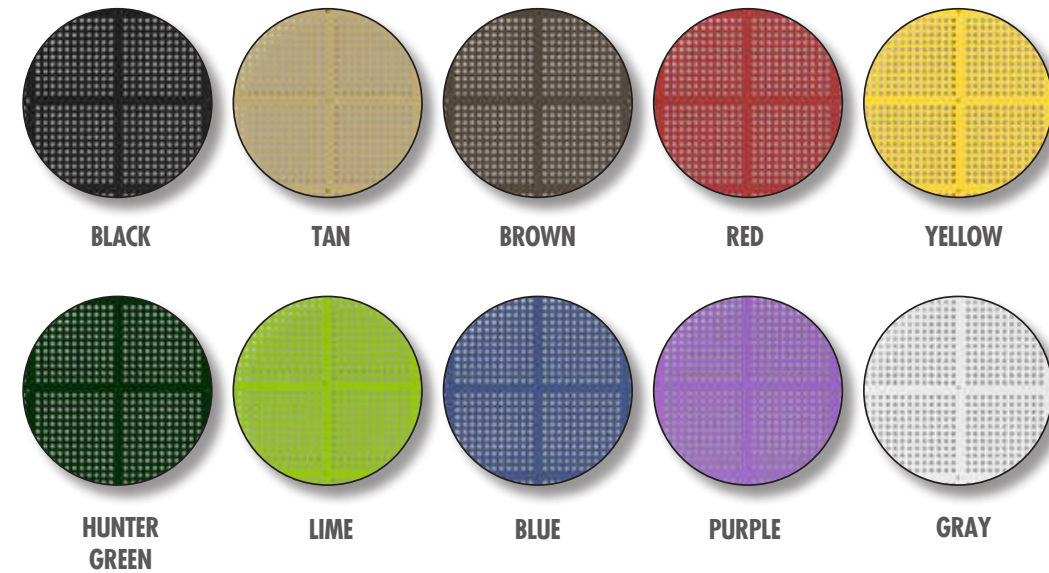

SHADES

STEERING WHEELS

PLASTISOL COATING