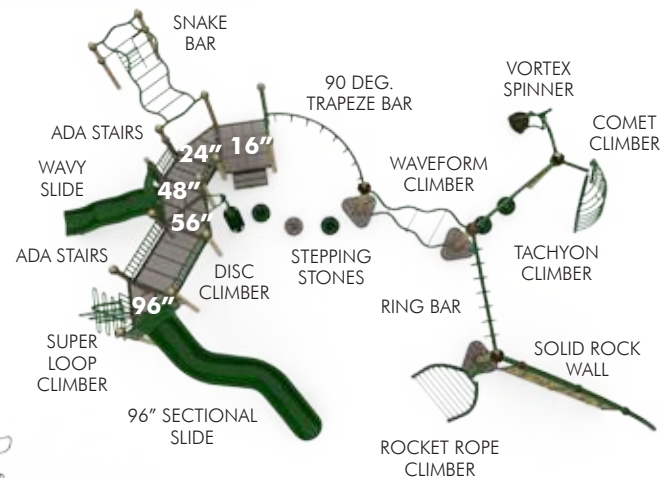

WHAT'S NEW...

Cliff Climber

- Now offering both vertical and inclined options to scale up or down
- Available deck heights from 24" to 72"

Inclined Ladder Climber

- New ladder design eliminates extra concrete footings
- Available deck heights from 32" to 72"

Cascade Climber

- Friends can climb the Cascade on either side and meet at the top
- Available deck heights from 64" to 72"

Straight Trestle Bridge

- Take the adventurous route across the Trestle Bridge
- Also available as an Inclined Trestle Bridge
- Connects decks of equal height or with a 24" height difference
- Maximum deck height: 48"

Midwest Recreation Products
 (866) 830-9196 funandrecreation.com

M-1001

Ages 5-12
Fall Height 102" (2.60m)
ASTM Fall Zone 37'11" x 24'4"
 (11.56m x 7.42m)
Capacity 20-25 children

M-1004

Ages 5-12
Fall Height 102" (2.60m)
ASTM Fall Zone 62'10" x 28'11"
 (19.15m x 8.80m)
Capacity 70-75 children

M-1008

Ages 5-12
Fall Height 102" (2.60m)
ASTM Fall Zone 48'10" x 41'10"
 (14.89m x 12.76m)
Capacity 60-65 children

M-0312

Ages 5-12
Fall Height 102" (2.60m)
ASTM Fall Zone 59'11" x 48'10"
 (18.27m x 14.88m)
Capacity 85-90 children