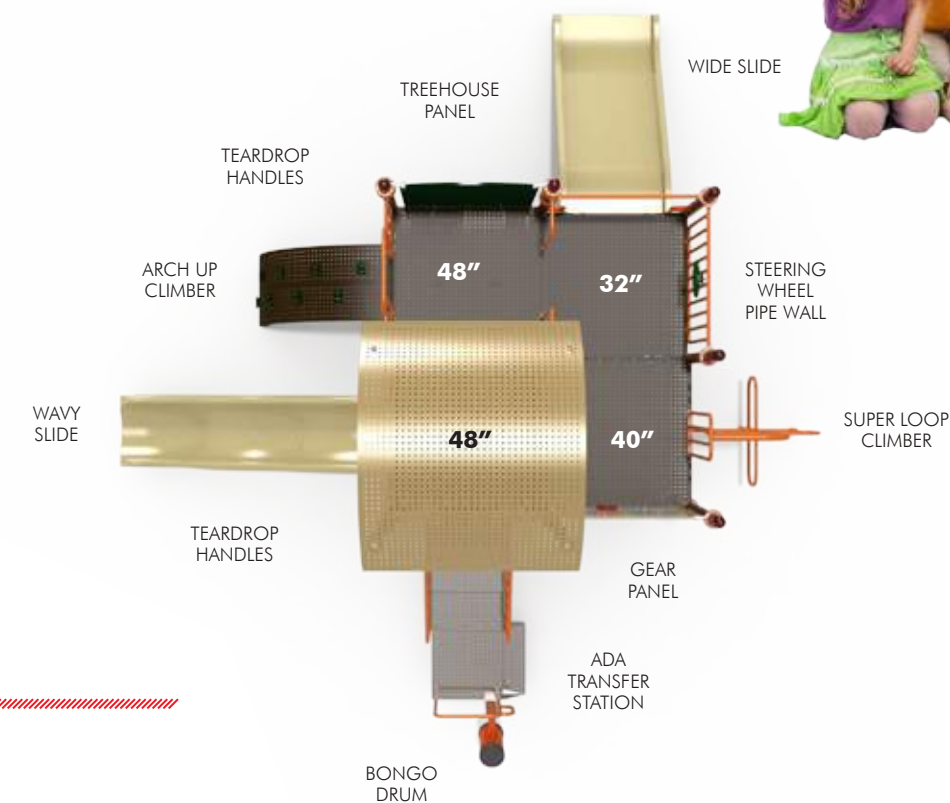

Midwest Recreation Products
(866) 830-9196 funandrecreation.com