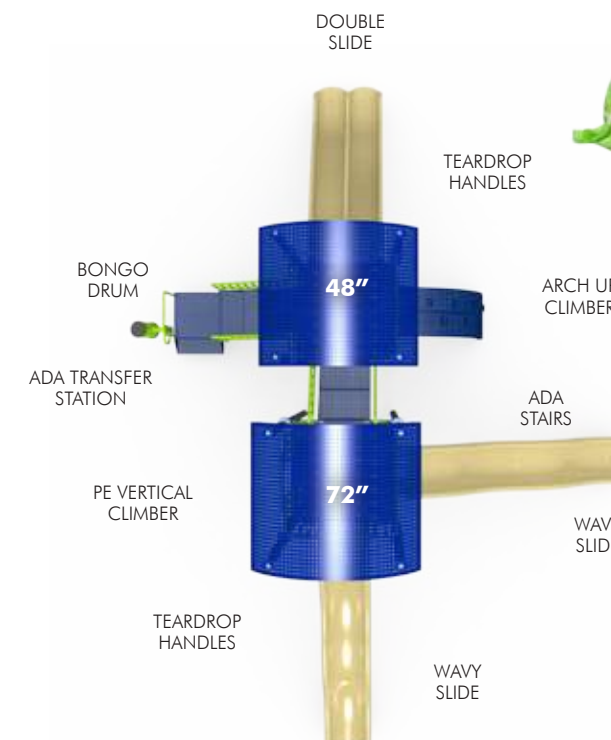

Midwest Recreation Products
(866) 830-9196 funandrecreation.com