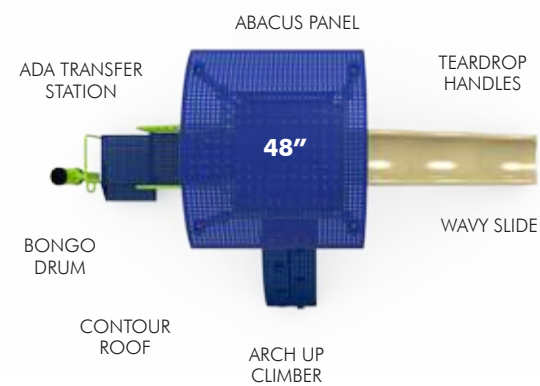

GP-4151

Ages 2-12
Fall Height 48" (1.21m)
ASTM Fall Zone 30'9" x 20'6"
(9.37m x 6.25m)
Capacity 15-20 children

45743 INGROUND MOUNT
45744 SURFACE MOUNT
52392 ROOFLESS INGROUND
52393 ROOFLESS SURFACE