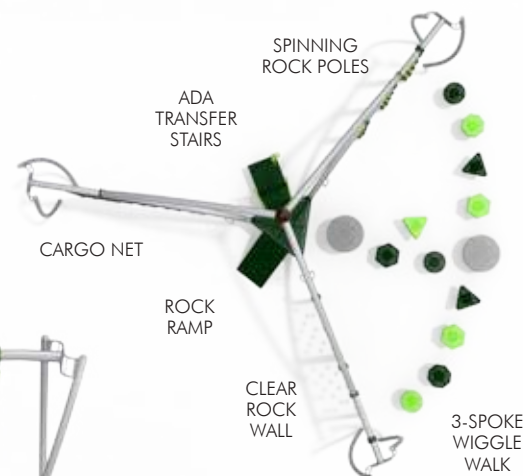

F-0243

Ages 5-12
Fall Height 102" (2.60m)
ASTM Fall Zone 39'11" x 41'5"
(12.17m x 12.61m)
Capacity 50-55 children