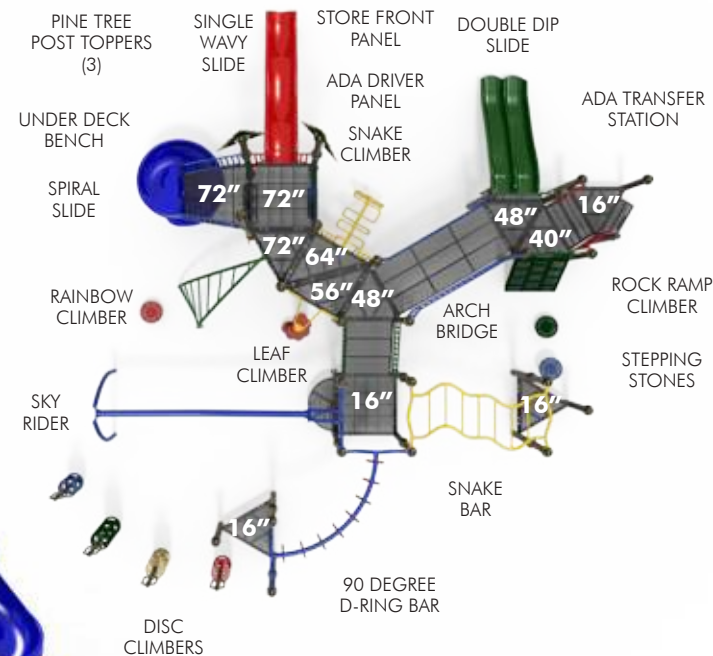

C-5005

Ages 5-12
Fall Height 84" (2.13m)
ASTM Fall Zone 50'7" x 48'9"
(15.41m x 14.87m)
Capacity 115-120 children