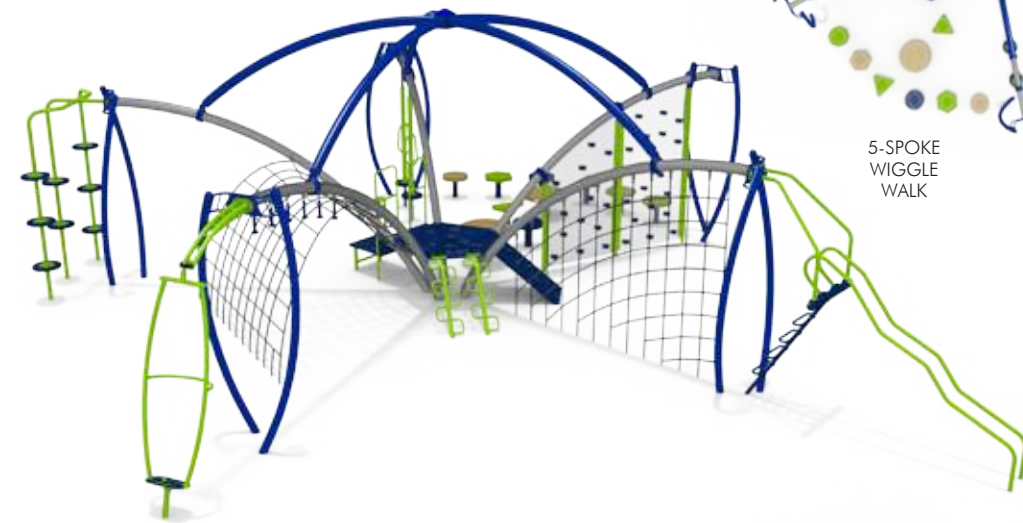

F-0310

Ages 5-12
Fall Height 102" (2.60m)
ASTM Fall Zone 52'6" x 44'10"
(15.99m x 13.68m)
Capacity 80-85 children

F-0986

Ages 5-12
Fall Height 102" (2.60m)
ASTM Fall Zone 54'7" x 45'10"
(16.64m x 13.97m)
Capacity 70-75 children