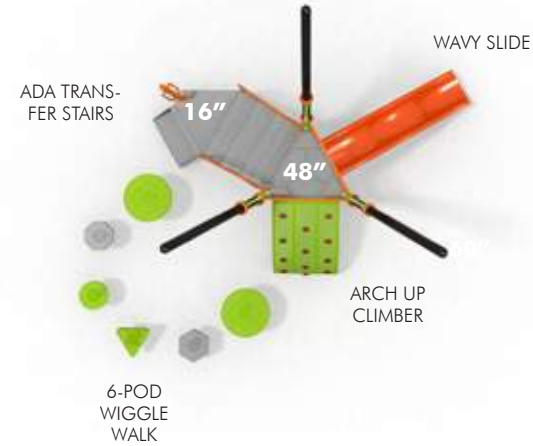

T-3265

Ages 2-12
Fall Height 48" (1.22m)
ASTM Fall Zone 35'4" x 26'5"
(10.76m x 8.05m)
Capacity 20-25 children