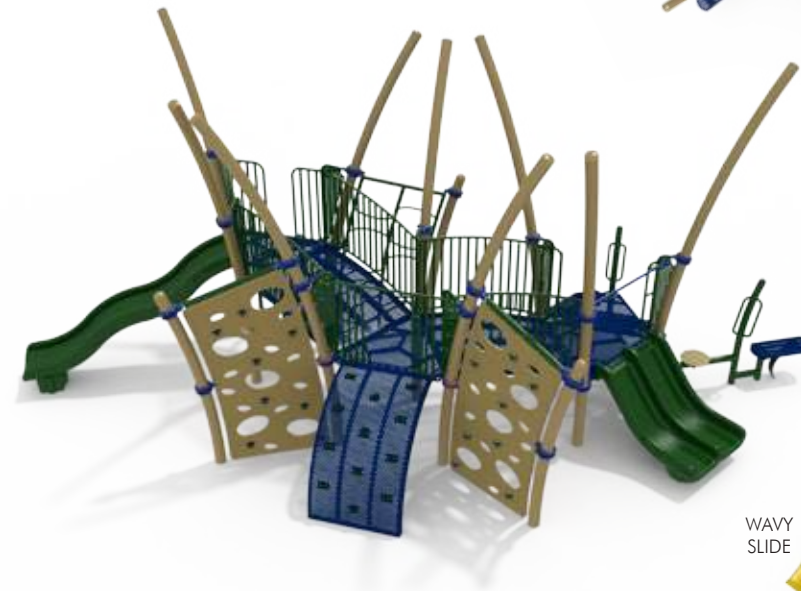

T-4221

Ages 5-12
Fall Height 60" (1.52m)
ASTM Fall Zone 43'8" x 28'7"
(13.30m x 8.70m)
Capacity 70-75 children