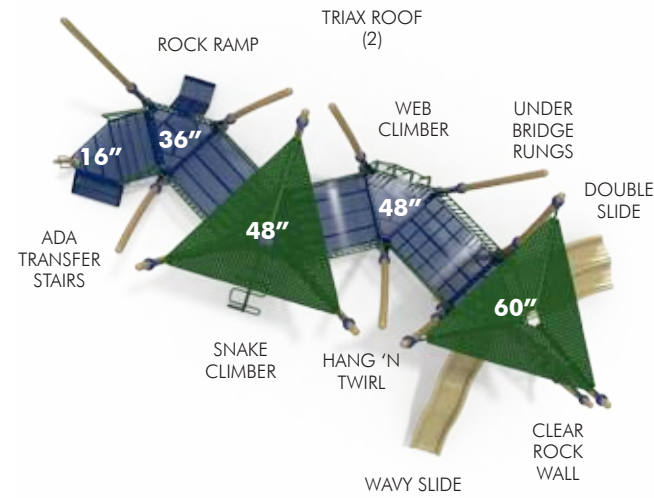

T-0393

Ages 5-12
Fall Height 60" (1.52m)
ASTM Fall Zone 46'1" x 28'11"
(14.05m x 8.81m)
Capacity 60-65 children