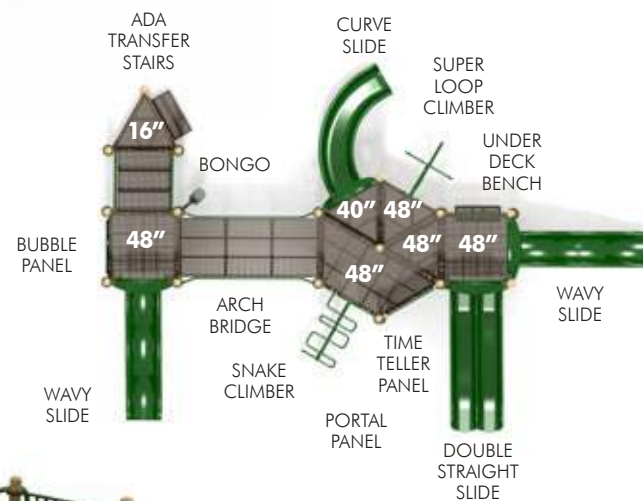

WHAT'S NEW...

Cliff Climber

- Now offering both vertical and inclined options to scale up or down
- Available deck heights from 24" to 72"

Inclined Ladder Climber

- New ladder design eliminates extra concrete footings
- Available deck heights from 32" to 72"

Cascade Climber

- Friends can climb the Cascade on either side and meet at the top
- Available deck heights from 64" to 72"

Straight Trestle Bridge

- Take the adventurous route across the Trestle Bridge
- Also available as an Inclined Trestle Bridge
- Connects decks of equal height or with a 24" height difference
- Maximum deck height: 48"

Midwest Recreation Products
 (866) 830-9196 funandcreation.com

C-5009

Ages 5-12
Fall Height 88" (2.24m)
ASTM Fall Zone 52'10" x 49'4"
 (16.11m x 15.05m)
Capacity 100-105 children

C-4932

Ages 2-12
Fall Height 48" (1.22m)
ASTM Fall Zone 43'1" x 33'
Capacity 55-60 children