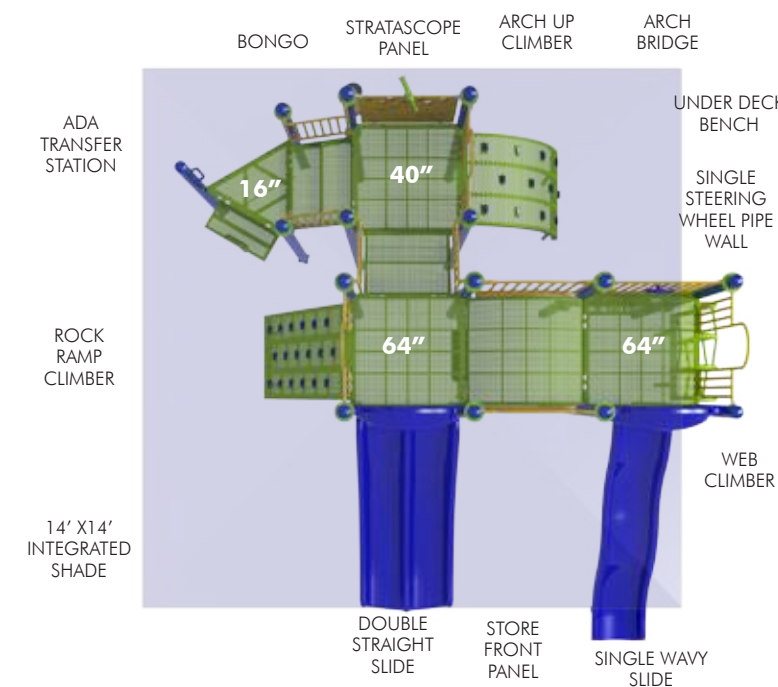

C-5004

Ages 5-12
Fall Height 64" (1.63m)
ASTM Fall Zone 30'4" x 31'6"
(9.25m x 9.61m)
Capacity 50-55 children