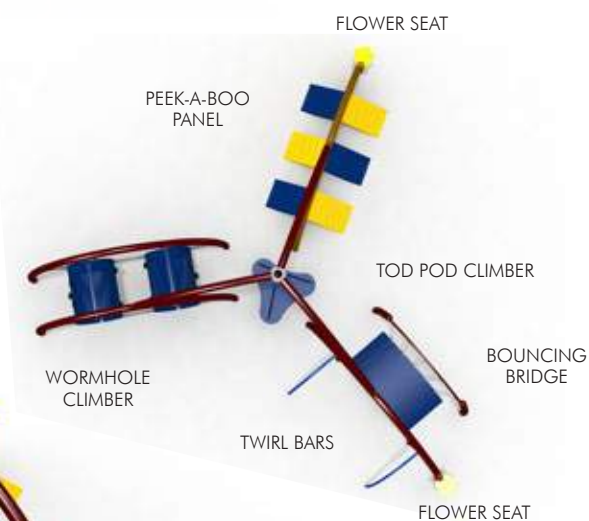

FE-0017

Ages 2-5
Fall Height 36" (0.91m)
ASTM Fall Zone 31'9" x 28'10"
(9.67m x 8.79m)
Capacity 30-35 children