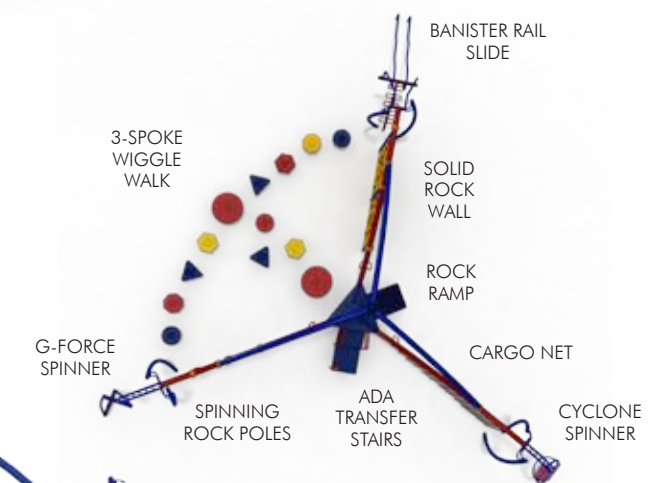

Midwest Recreation Products
 (866) 830-9196 funandrecreation.com

F-1003

Ages 5-12
Fall Height 102" (2.60m)
ASTM Fall Zone 47' x 44'1"
 (14.33m x 13.44m)
Capacity 80-85 children

F-0109

Ages 5-12
Fall Height 102" (2.60m)
ASTM Fall Zone 48'7" x 48'5"
 (14.81m x 14.76m)
Capacity 40-48 children