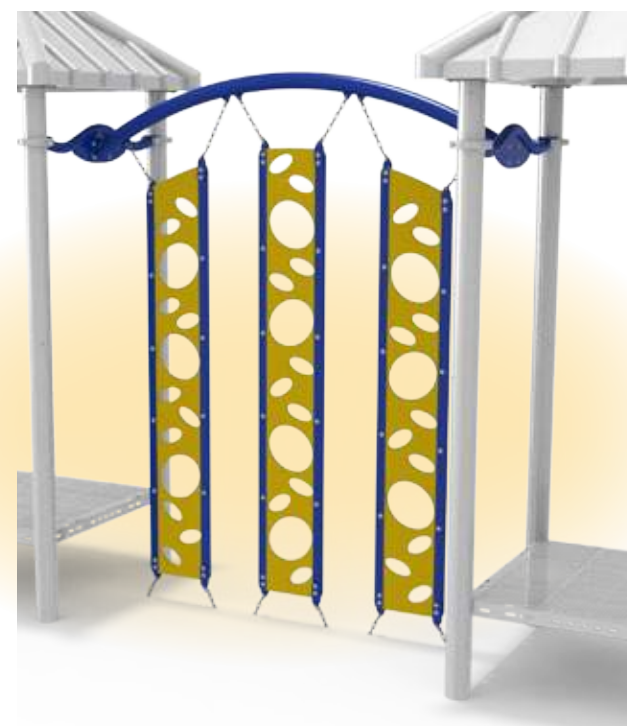

Convex Climber

- New extra double wide option to climb with even more friends
- Available deck heights from 44" to 52"

Revolution Climber

- Climb your way to the top. Maybe take the other side back to the ground
- Can be used independently or in series with other Revolution Climbers
- Maximum Height: 72"

Creatable

- This below deck table provides a great space to visit or create something new with your friends
- Ground level only
- Minimum deck height: 60"

Switchback Climber

- Kids will be rotating in all directions on this crazy climber
- Another new climber which eliminates extra concrete footings
- Available deck heights from 48" to 72"

Steady Hand Challenge

- Race your friends with this challenging ground level event
- Try to slide the hand ring across the pipe without touching the sides
- Have fun creating new and different games
- Ground level only

Warrior Walls

- Work your way across the moving Warrior Walls
- Available deck heights from 0" to 18"

Step Around Climber

- Take the scenic route up to the next deck
- Connects to adjacent decks with a 24" height difference
- Maximum deck height: 48" (5-12 ages)