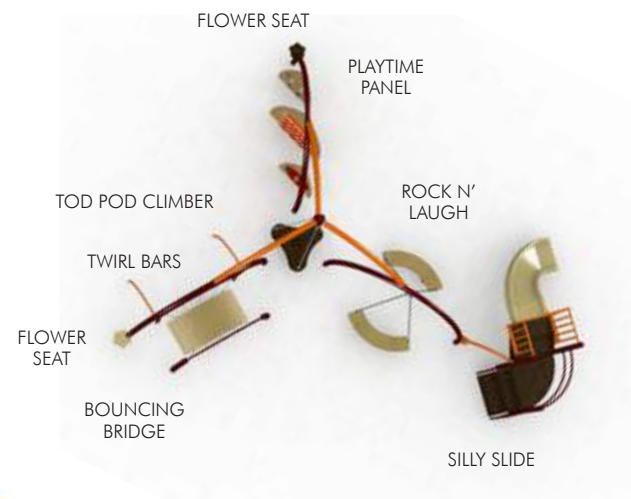

Midwest Recreation Products
 (866) 830-9196 funandrecreation.com

FE-0070

Ages 2-5
Fall Height 18" (0.46m)
ASTM Fall Zone 29'10" x 31'2"
 (9.09m x 9.49m)
Capacity 30-35 children

FE-0029

Ages 2-5
Fall Height 40" (1.02m)
ASTM Fall Zone 35'4" x 33'
 (10.78m x 10.06m)
Capacity 35-40 children