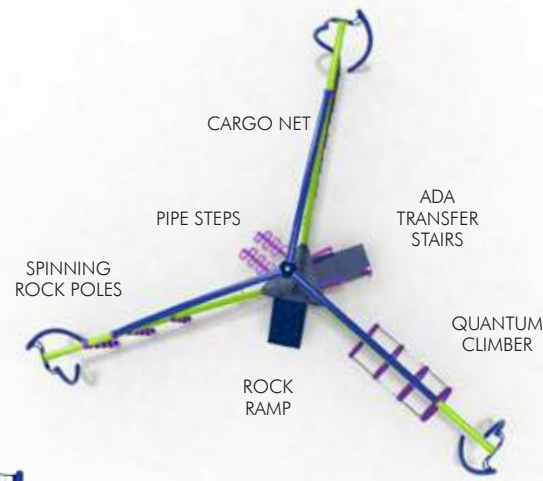

F-1000

Ages 5-12
Fall Height 102" (2.60m)
ASTM Fall Zone 39'11" x 36'2"
(12.16m x 11.04m)
Capacity 40-45 children