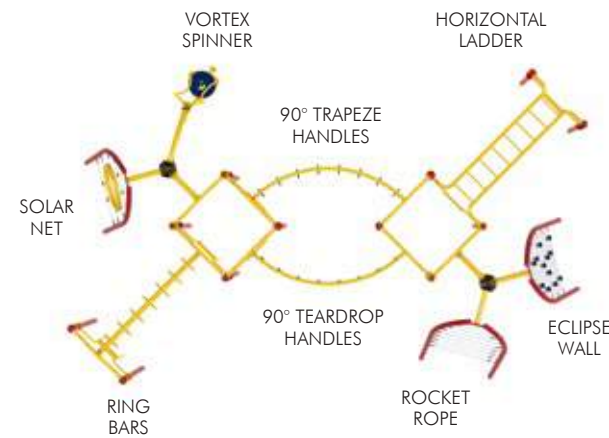

GP-5133

Ages 5-12
Fall Height 96" (2.44m)
ASTM Fall Zone 30' x 41'7"
(9.15m x 12.67m)
Capacity 40-45 children

50702 INGROUND MOUNT
50703 SURFACE MOUNT