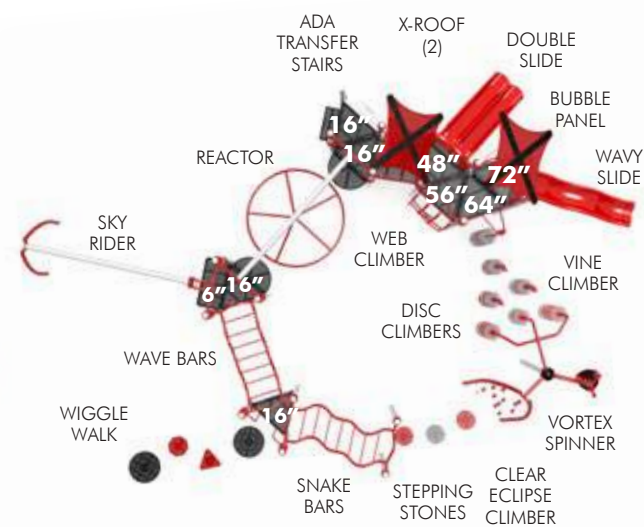

Cascade Climber

- Friends can climb the Cascade on either side and meet at the top
- Available deck heights from 64" to 72"

Straight Trestle Bridge

- Take the adventurous route across the Trestle Bridge
- Also available as an Inclined Trestle Bridge
- Connects decks of equal height or with a 24" height difference
- Maximum deck height: 48"

C-5005

Ages 5-12
Fall Height 84" (2.13m)
ASTM Fall Zone 50'7" x 48'9"
 (15.41m x 14.87m)
Capacity 115-120 children

C-1006

Ages 5-12
Fall Height 72" (2.59m)
ASTM Fall Zone 49'8" x 31'
 (15.13m x 9.44m)
Capacity 70-75 children

Midwest Recreation Products
 (866) 830-9196 funandrecreation.com

C-5004

Ages 5-12
Fall Height 64" (1.63m)
ASTM Fall Zone 30'4" x 31'6"
 (9.25m x 9.61m)
Capacity 50-55 children

C-1005

Ages 5-12
Fall Height 102" (2.44m)
ASTM Fall Zone 59'8" x 40'8"
 (18.19m x 12.40m)
Capacity 90-100 children

C-5002

Ages 5-12
Fall Height 87" (2.21m)
ASTM Fall Zone 42'7" x 30'7"
 (12.99m x 9.33m)
Capacity 55-65 children

Midwest Recreation Products
 (866) 830-9196 funandrecreation.com

C-5001

Ages 5-12
Fall Height 96" (2.44m)
ASTM Fall Zone 49'3" x 50'1"
 (15.01m x 15.26m)
Capacity 110-115 children