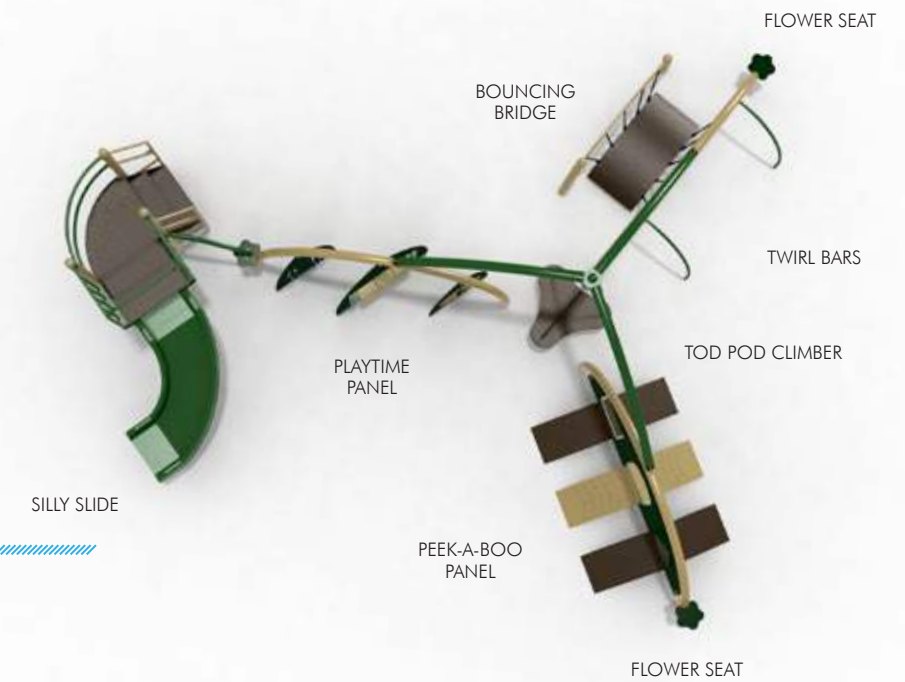

FE-0032

Ages 2-5
Fall Height 36" (0.91m)
ASTM Fall Zone 31'9" x 28'10"
 (9.67m x 8.79m)
Capacity 25-30 children

Midwest Recreation Products
 (866) 830-9196 funandrecreation.com

FE-0028

Ages 2-5
Fall Height 40" (1.02m)
ASTM Fall Zone 29'10" x 31'2"
 (9.09m x 9.49m)
Capacity 40-45 children