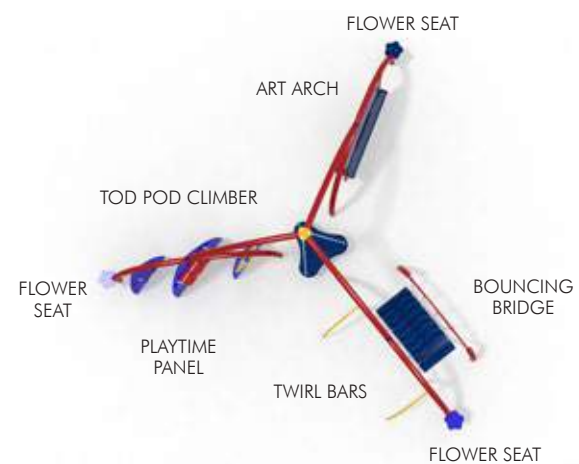

FE-3148

Ages 2-5
Fall Height 18" (0.46m)
ASTM Fall Zone 30' x 29'9"
(9.14m x 9.06m)
Capacity 25-30 children