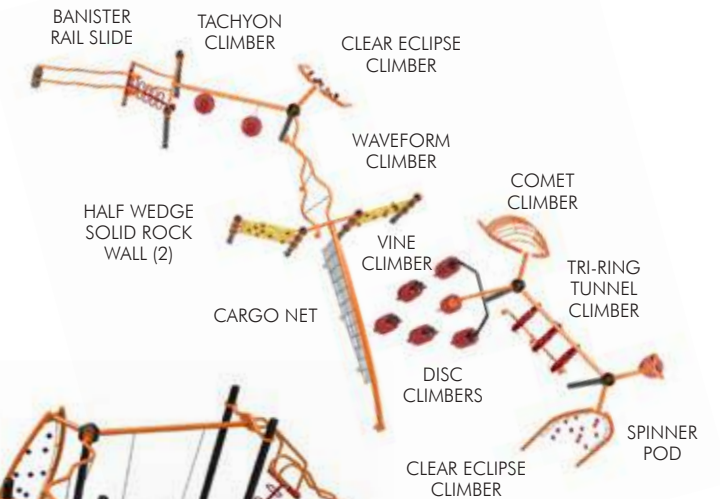

Midwest Recreation Products
 (866) 830-9196 funandrecreation.com

M-1001

Ages 5-12
Fall Height 102" (2.60m)
ASTM Fall Zone 37'11" x 24'4"
 (11.56m x 7.42m)
Capacity 20-25 children

M-1004

Ages 5-12
Fall Height 102" (2.60m)
ASTM Fall Zone 62'10" x 28'11"
 (19.15m x 8.80m)
Capacity 70-75 children