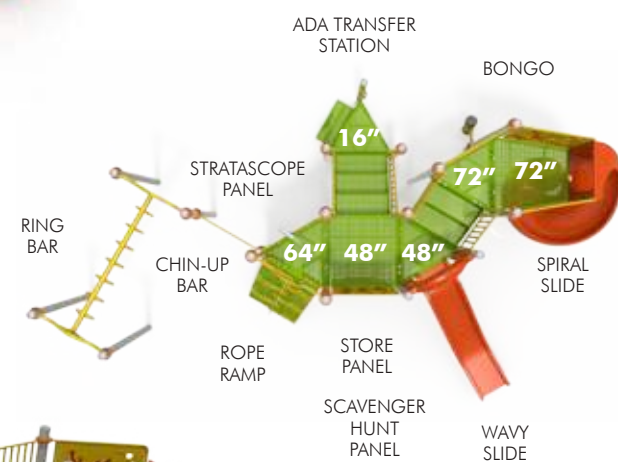

C-5002

Ages 5-12
Fall Height 87" (2.21m)
ASTM Fall Zone 42'7" x 30'7"
(12.99m x 9.33m)
Capacity 55-65 children