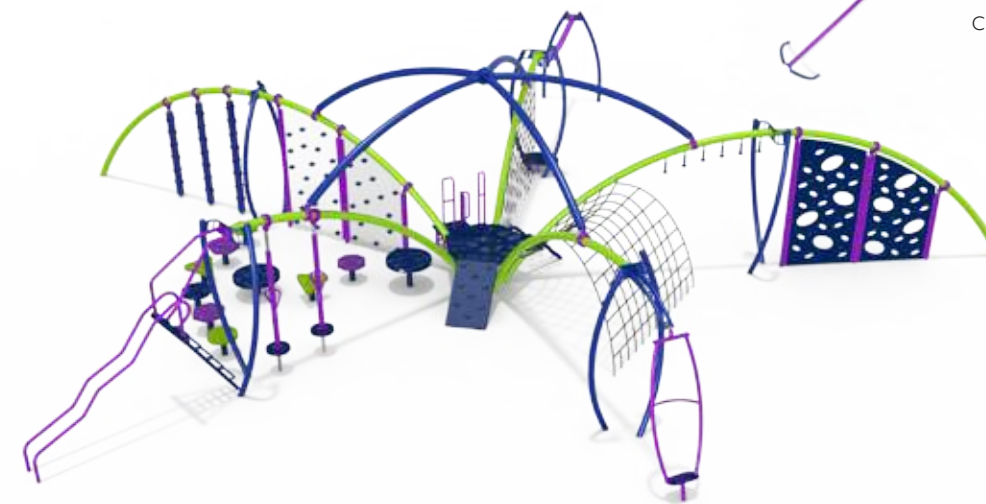

F-0745

Ages 5-12
Fall Height 102" (2.60m)
ASTM Fall Zone 65'1" x 65'8"
(19.83m x 20.02m)
Capacity 95-100 children