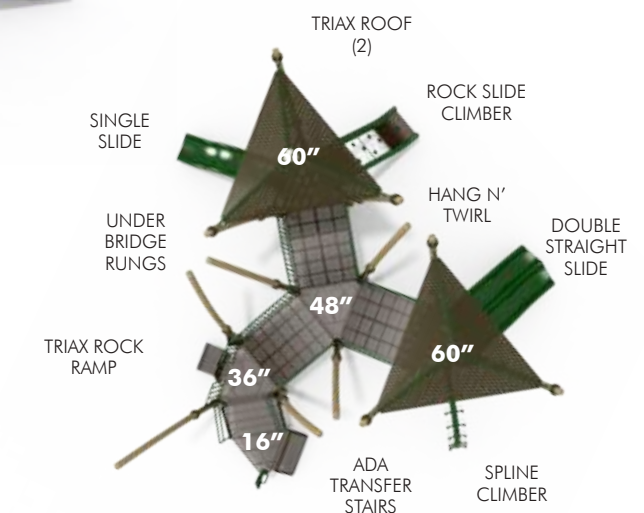

Midwest Recreation Products
 (866) 830-9196 funandrecreation.com

T-0494

Ages 5-12
Fall Height 60" (1.52m)
ASTM Fall Zone 33'6" x 34'
 (10.22m x 10.36m)
Capacity 35-40 children

T-0212

Ages 5-12
Fall Height 84" (2.13m)
ASTM Fall Zone 37'7" x 36'5"
 (11.47m x 11.10m)
Capacity 40-45 children

T-1002

Ages 5-12
Fall Height 60" (1.52m)
ASTM Fall Zone 37'8" x 36'
 (11.49m x 10.98m)
Capacity 45-50 children

T-1000

Ages 5-12
Fall Height 60" (1.52m)
ASTM Fall Zone 41'10" x 39'8"
 (12.75m x 12.10m)
Capacity 60-65 children