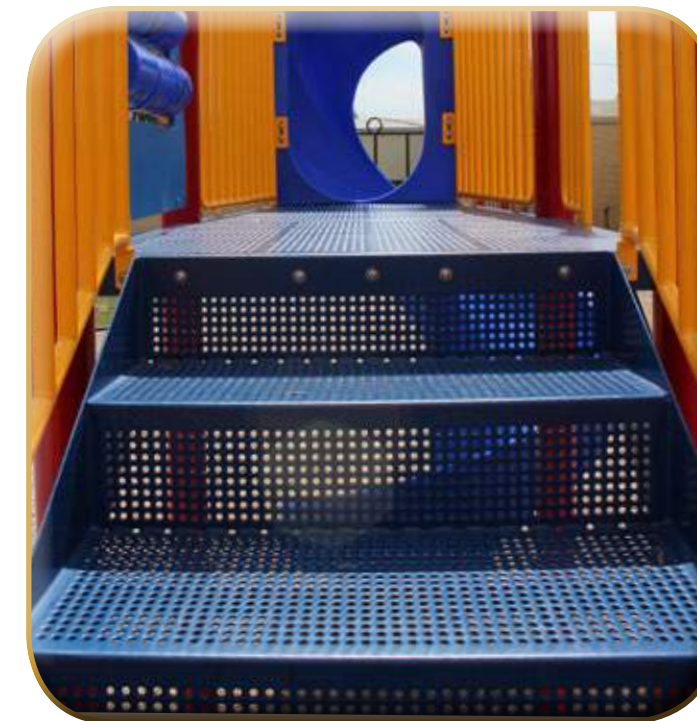

ADA Transfer Station

- Transfer Station is handicap/ wheelchair accessible, allowing children to access other events on the play system

ADA Deck to Deck Stairs

- 16" - 56" heights
- Creates additional accessible opportunities for users
- Includes handrails