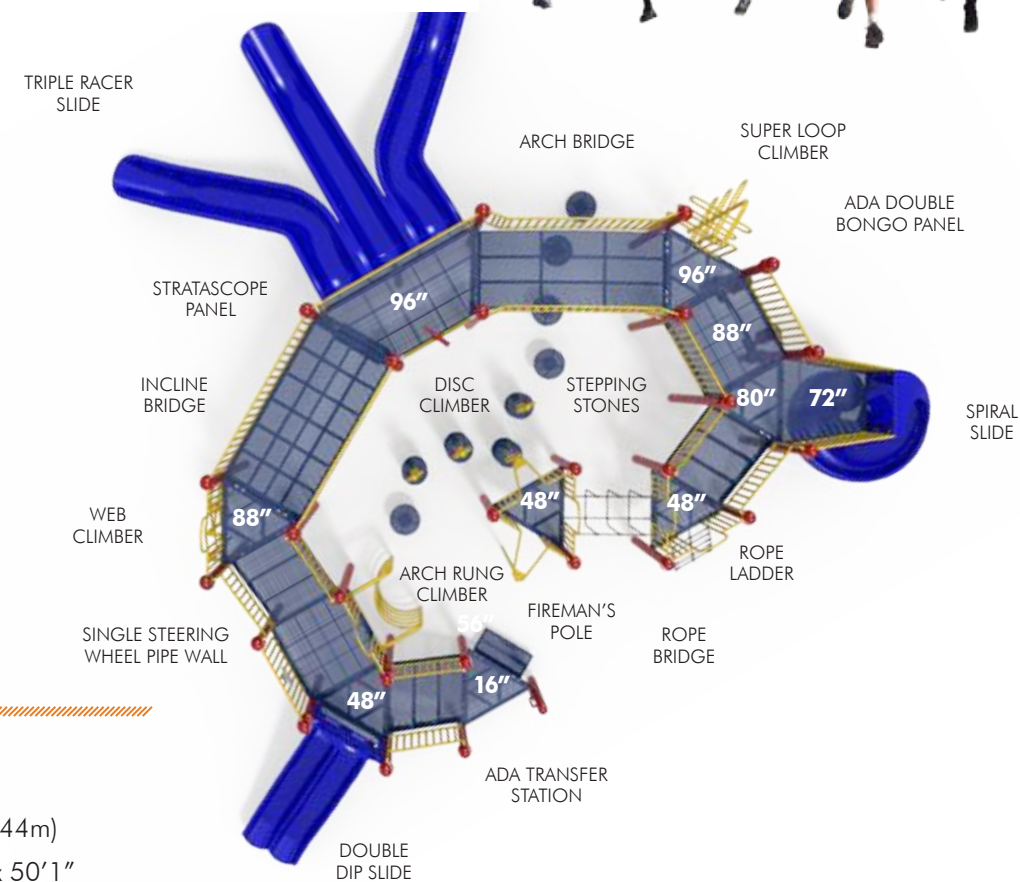

WHAT'S NEW...

Cliff Climber

- Now offering both vertical and inclined options to scale up or down
- Available deck heights from 24" to 72"

Inclined Ladder Climber

- New ladder design eliminates extra concrete footings
- Available deck heights from 32" to 72"

Cascade Climber

- Friends can climb the Cascade on either side and meet at the top
- Available deck heights from 64" to 72"

Straight Trestle Bridge

- Take the adventurous route across the Trestle Bridge
- Also available as an Inclined Trestle Bridge
- Connects decks of equal height or with a 24" height difference
- Maximum deck height: 48"

C-5002

Ages 5-12
Fall Height 87" (2.21m)
ASTM Fall Zone 42'7" x 30'7"
 (12.99m x 9.33m)
Capacity 55-65 children

Midwest Recreation Products
 (866) 830-9196 funandrecreation.com

C-5001

Ages 5-12
Fall Height 96" (2.44m)
ASTM Fall Zone 49'3" x 50'1"
 (15.01m x 15.26m)
Capacity 110-115 children