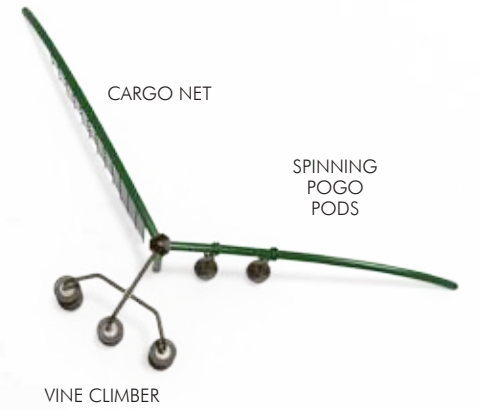

M-1001

Ages 5-12
Fall Height 102" (2.60m)
ASTM Fall Zone 37'11" x 24'4"
(11.56m x 7.42m)
Capacity 20-25 children